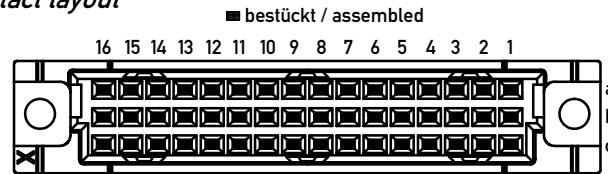

Bestückungsplan / contact layout

THR=through hole reflow
Isolierwerkstoff / housing material : schwarz / black
Bauart 7 / type 7
Anforderungsstufe 2 = 400 Steckzyklen / performance class 2 = 400 mating cycles
Fehlende Masse und Angaben nach IEC 60 603-2 / DIN EN 60 603-2
Missing Information and dimensions per IEC 60 603-2