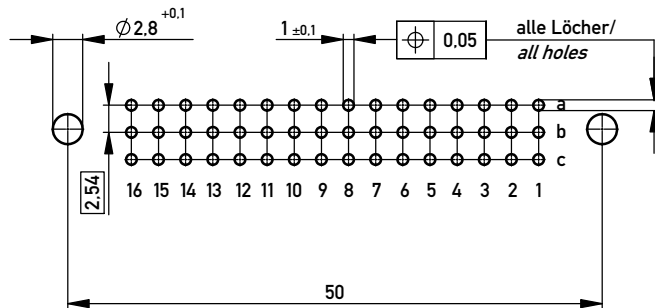

Leiterplatten-Lochbild / PCB drillhole Pattern

Information:	Tolerances	 All Dimensions in mm	Scale	2:1
	All rights reserved. Only for Information. To ensure that this is the latest version of this drawing, please contact one of the ERNI companies before using.		Designation Federleiste C/2 48 THR Fem. Connector C/2 48 THR	
Subject to modification without prior notice. Drawing will not be updated.		 www.ERNI.com	244810	
c	23.08.2013		Class STVC/2	
Index	Date	I A3