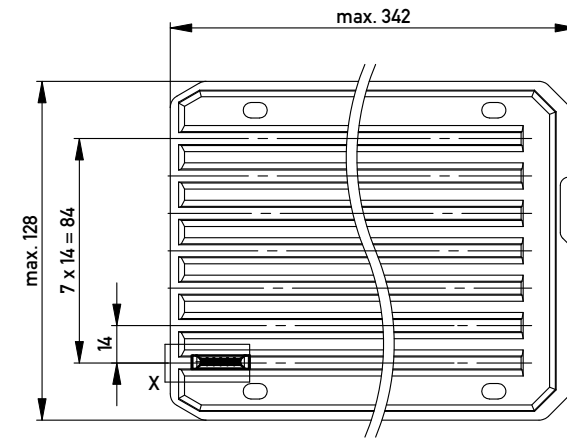

Abdeckung verpresst
cover pressed on