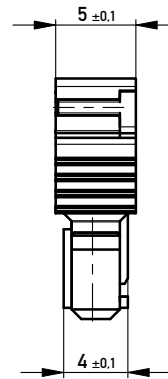

Abdeckung verpresst
cover pressed on