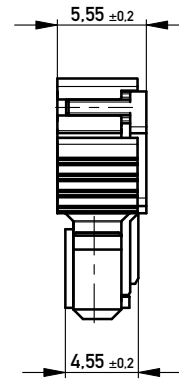

Abdeckung vorverrastet
cover loose mounted