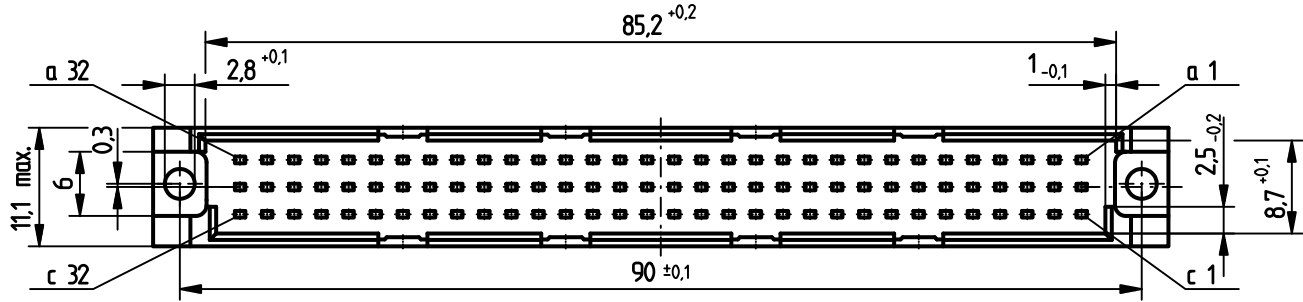

Stecklänge / mating length

E = early mate, late break / voreilend
 S = standard
 L = late mate, early break / nacheilend

Bestückungsplan / contact layout

Gerader Anschluß 0,6 x 0,6 mm / straight terminal 0,6 x 0,6 mm

Isolierwerkstoff / housing material : PBT GF30

Bauart 3 / type 3

Anforderungsstufe 2 = 400 Steckzyklen / performance class 2 = 400 mating cycles

Fehlende Maße und Angaben nach IEC 60 603-2 / DIN EN 60 603-2

Missing information and dimensions per IEC 60 603-2

Leiterplatten-Lochbild / PCB drillhole pattern

Information: All rights reserved. Only for information. To insure that this is the latest version of this drawing, please contact one of the ERNI companies before using.	Tolerances	 All Dimensions in mm	Scale	2:1
	Subject to modification without prior notice. Drawing will not be updated.		Designation	Messerleiste R 64 Male Connector R 64
ERNI www.ERNI.com	17.03.2006 Date	H:00056615.SZA	334410	I
a Index			STVR	