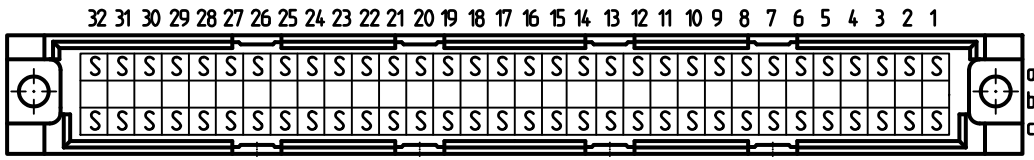

Stecklänge / mating length

E = early mate, late break / voreilend
 S = standard
 L = late mate, early break / nacheilend

Bestückungsplan / contact layout

Gerader Anschluß 0,6 x 0,6 mm / straight terminal 0,6 x 0,6 mm

Isolierwerkstoff / housing material : PBT GF30

Bauart 3 / type 3

Anforderungsstufe 2 = 400 Steckzyklen / performance class 2 = 400 mating cycles

Fehlende Maße und Angaben nach IEC 60 603-2 / DIN EN 60 603-2

Missing information and dimensions per IEC 60 603-2

Leiterplatten-Lochbild / PCB drillhole pattern

Information: All rights reserved. Only for information. To insure that this is the latest version of this drawing, please contact one of the ERNI companies before using.	Tolerances	 All Dimensions in mm	Scale	2:1
	Subject to modification without prior notice. Drawing will not be updated.		Designation	Messerleiste R 64 Male Connector R 64
ERNI www.ERNI.com	17.03.2006 Date	H:00056615.SZA	334410	I
a Index			STVR	