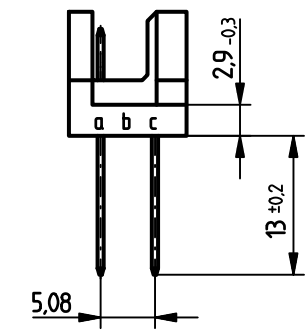

Stecklänge / mating length

E = early mate, late break / voreilend
 S = standard
 L = late mate, early break / nacheilend

Bestückungsplan / contact layout

Gerader Anschluß 0,6 x 0,6 mm / straight terminal 0,6 x 0,6 mm

Isolierwerkstoff / housing material : PBT GF30

Bauart 3 / type 3

Anforderungsstufe 2 = 400 Steckzyklen / performance class 2 = 400 mating cycles

Fehlende Maße und Angaben nach IEC 60 603-2 / DIN EN 60 603-2

Missing information and dimensions per IEC 60 603-2

Leiterplatten-Lochbild / PCB drillhole pattern

Information: All rights reserved. Only for information. To insure that this is the latest version of this drawing, please contact one of the ERNI companies before using.	Tolerances	 All Dimensions in mm	Scale	2:1
	Subject to modification without prior notice. Drawing will not be updated.		Designation	Messerleiste R 64 Male Connector R 64
ERNI www.ERNI.com	17.03.2006 Date	H:00056615.SZA	334410	I
a Index			STVR	