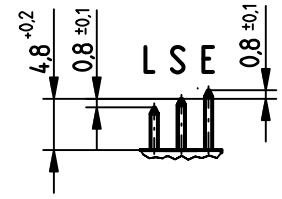

Stecklänge / mating length

E = early mate, late break / voreilend
 S = standard
 L = late mate, early break / nacheilend

Bestückungsplan / contact layout

Gerader Anschluß 0,6 x 0,6 mm / straight terminal 0,6 x 0,6 mm

Isolierwerkstoff / housing material : PBT GF30

Bauart 3 / type 3

Anforderungsstufe 2 = 400 Steckzyklen / performance class 2 = 400 mating cycles

Fehlende Maße und Angaben nach IEC 60 603-2 / DIN EN 60 603-2

Missing information and dimensions per IEC 60 603-2

Leiterplatten-Lochbild / PCB drillhole pattern

Information: All rights reserved. Only for information. To insure that this is the latest version of this drawing, please contact one of the ERNI companies before using.	Tolerances	 All Dimensions in mm	Scale	2:1
	Subject to modification without prior notice. Drawing will not be updated.		Designation	Messerleiste R 64 Male Connector R 64
ERNI www.ERNI.com	17.03.2006 Date	H:00056615.SZA	334410	I
a Index			STVR	