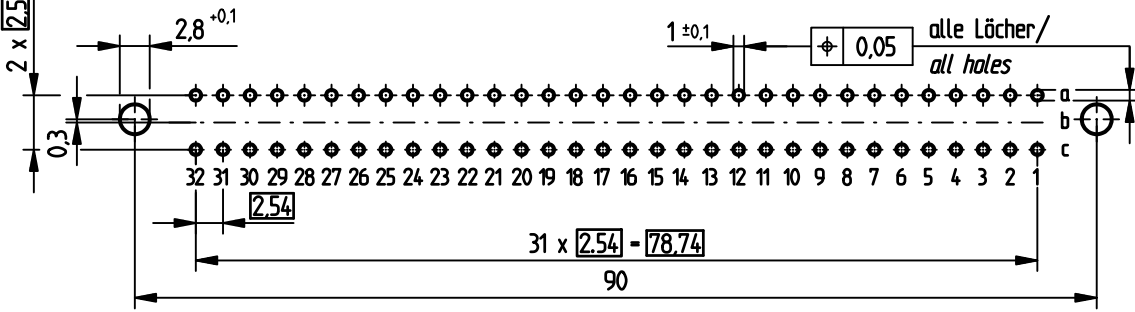

Stecklänge / mating length

E = early mate, late break / voreilend
 S = standard
 L = late mate, early break / nacheilend

Bestückungsplan / contact layout

Gerader Anschluß 0,6 x 0,6 mm / straight terminal 0,6 x 0,6 mm

Isolierwerkstoff / housing material : PBT GF30

Bauart 3 / type 3

Anforderungsstufe 2 = 400 Steckzyklen / performance class 2 = 400 mating cycles

Fehlende Maße und Angaben nach IEC 60 603-2 / DIN EN 60 603-2

Missing information and dimensions per IEC 60 603-2

Leiterplatten-Lochbild / PCB drillhole pattern

Information: All rights reserved. Only for information. To insure that this is the latest version of this drawing, please contact one of the ERNI companies before using.	Tolerances	 All Dimensions in mm	Scale	2:1
	Subject to modification without prior notice. Drawing will not be updated.		Designation	Messerleiste R 64 Male Connector R 64
ERNI www.ERNI.com	17.03.2006 Date	H:00056615.SZA	334410	I
a Index			STVR	