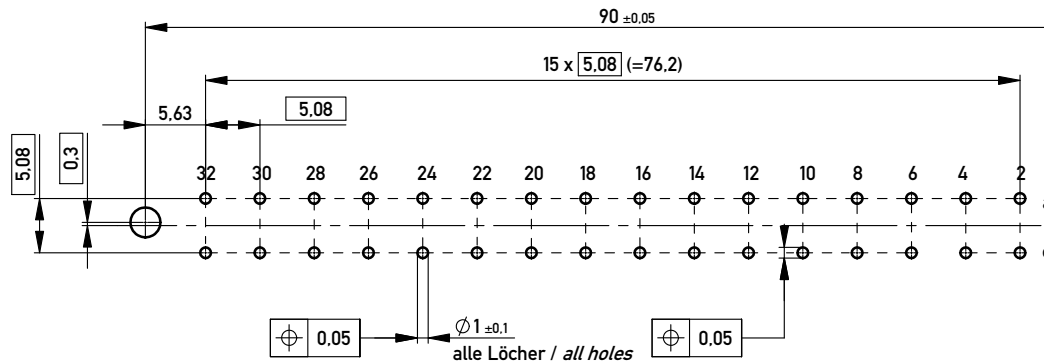

Leiterplatten-Layout Vorschlag
PCB-Layout proposal

Information:	Tolerances	 All Dimensions in mm	Scale	2:1
	All rights reserved. Only for Information. To ensure that this is the latest version of this drawing, please contact one of the ERNI companies before using.		Designation Federleiste D 32 Löt Fem Connector D 32 Solder	
Subject to modification without prior notice. Drawing will not be updated.		 www.ERNI.com		354647
a	07.05.2013	Class		STVD
Index	Date			A3

Fehlende Masse und Angaben nach DIN EN 60603-2 / Missing information and dimensions according to DIN EN 60603-2
Sonstige Angaben siehe Fertigungsunterlagen / Additional indications please see the production documentation