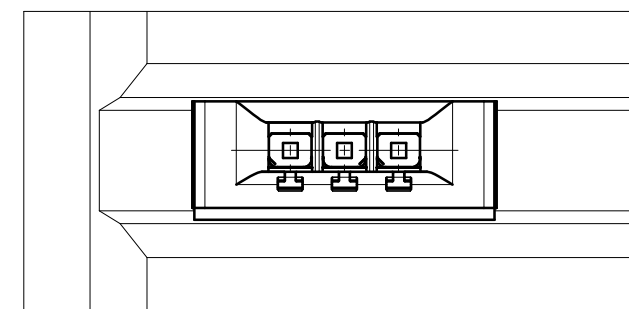

Abdeckung vorverrastet
cover loose mounted

Abdeckung verpresst
cover pressed on

Verpackt in Tray - tray packaging
Verpackungseinheit 154 Stück - packaging unit 154

Einzelheit X
detail X

454590		weiß white	0.45	1.95	0.9	1.5	Codierung wie Variante schwarz Encoding such variant black
364215		rot red	3.15	0.75	3.6	1.2	
364214		grün green	2.25	0.15	2.7	0.3	
364213		blau blue	1.35	1.05	1.8	0.6	
364212		schwarz black	0.45	1.95	0.9	1.5	
Ident-Nr. part-no.	Codierung coding	Farbe color	A	B	C	D	Bemerkung note

Information:	Tolerances All Dimensions in mm	Scale	3:1
		Designation F 2,54 SRC-A, 3-polig BA 2	
All rights reserved. Only for Information. To ensure that this is the latest version of this drawing, please contact one of the ERNI companies before using.	Subject to modification without prior notice. Drawing will not be updated.	www.ERNI.com	
		324034	
d	13.08.2015	i	
Index	Date	A3	
Class		SRCBUG	