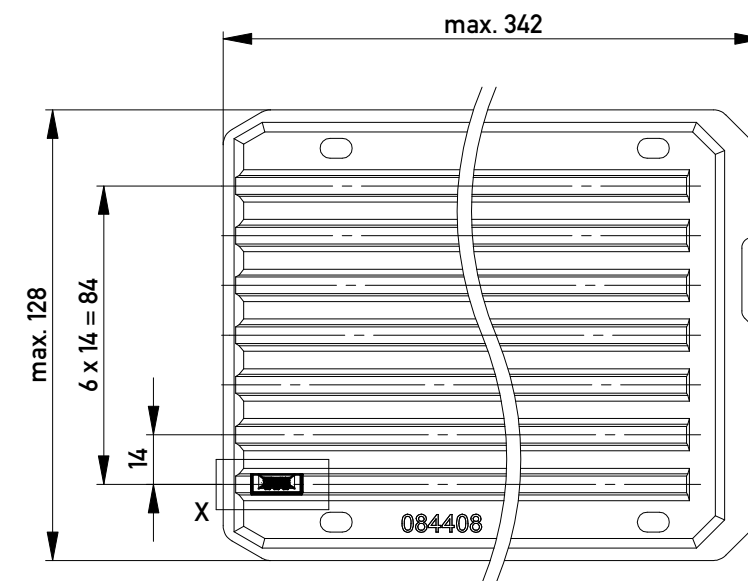

Abdeckung vorverrastet
cover loose mounted

Abdeckung verpresst
cover pressed on

Verpackt in Tray - tray packaging
Verpackungseinheit 154 Stück - packaging unit 154

Einzelheit X
detail X

454590		weiß white	0.45	1.95	0.9	1.5	Codierung wie Variante schwarz Encoding such variant black
364215		rot red	3.15	0.75	3.6	1.2	
364214		grün green	2.25	0.15	2.7	0.3	
364213		blau blue	1.35	1.05	1.8	0.6	
364212		schwarz black	0.45	1.95	0.9	1.5	
Ident-Nr. part-no.	Codierung coding	Farbe color	A	B	C	D	Bemerkung note

Information:	Tolerances All Dimensions in mm	Scale	3:1
		Designation F 2,54 SRC-A, 3-polig BA 2	
All rights reserved. Only for Information. To ensure that this is the latest version of this drawing, please contact one of the ERNI companies before using.	Subject to modification without prior notice. Drawing will not be updated.	www.ERNI.com	
		324034	
d	13.08.2015	i	
Index	Date	A3	
Class		SRCBUG	