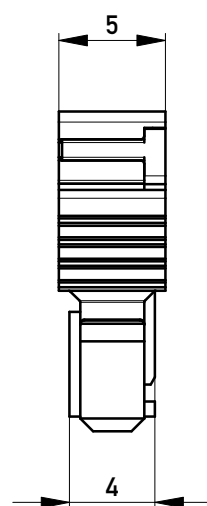

Abdeckung vorverrastet
cover loose mounted

Abdeckung verpresst
cover pressed on

Verpackt in Tray - tray packaging
Verpackungseinheit 154 Stück - packaging unit 154

Einzelheit X
detail X

454590		weiß white	0.45	1.95	0.9	1.5	Codierung wie Variante schwarz Encoding such variant black
364215		rot red	3.15	0.75	3.6	1.2	
364214		grün green	2.25	0.15	2.7	0.3	
364213		blau blue	1.35	1.05	1.8	0.6	
364212		schwarz black	0.45	1.95	0.9	1.5	
Ident-Nr. part-no.	Codierung coding	Farbe color	A	B	C	D	Bemerkung note

Information:	Tolerances All Dimensions in mm	Scale	3:1
		Designation F 2,54 SRC-A, 3-polig BA 2	
All rights reserved. Only for Information. To ensure that this is the latest version of this drawing, please contact one of the ERNI companies before using.	Subject to modification without prior notice. Drawing will not be updated.	www.ERNI.com	
		324034	
d	13.08.2015	i	
Index	Date	A3	
Class		SRCBUG	