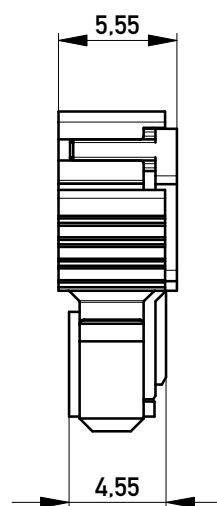

Abdeckung vorverrastet
cover loose mounted

Abdeckung verpresst
cover pressed on

Verpackt in Tray - tray packaging
Verpackungseinheit 154 Stück - packaging unit 154

Einzelheit X
detail X

454590		weiß white	0.45	1.95	0.9	1.5	Codierung wie Variante schwarz Encoding such variant black
364215		rot red	3.15	0.75	3.6	1.2	
364214		grün green	2.25	0.15	2.7	0.3	
364213		blau blue	1.35	1.05	1.8	0.6	
364212		schwarz black	0.45	1.95	0.9	1.5	
Ident-Nr. part-no.	Codierung coding	Farbe color	A	B	C	D	Bemerkung note

Information:	Tolerances All Dimensions in mm	Scale	3:1
		Designation F 2,54 SRC-A, 3-polig BA 2	
All rights reserved. Only for Information. To ensure that this is the latest version of this drawing, please contact one of the ERNI companies before using.	Subject to modification without prior notice. Drawing will not be updated.	www.ERNI.com	
		324034	
d	13.08.2015	i	
Index	Date	A3	
Class		SRCBUG	