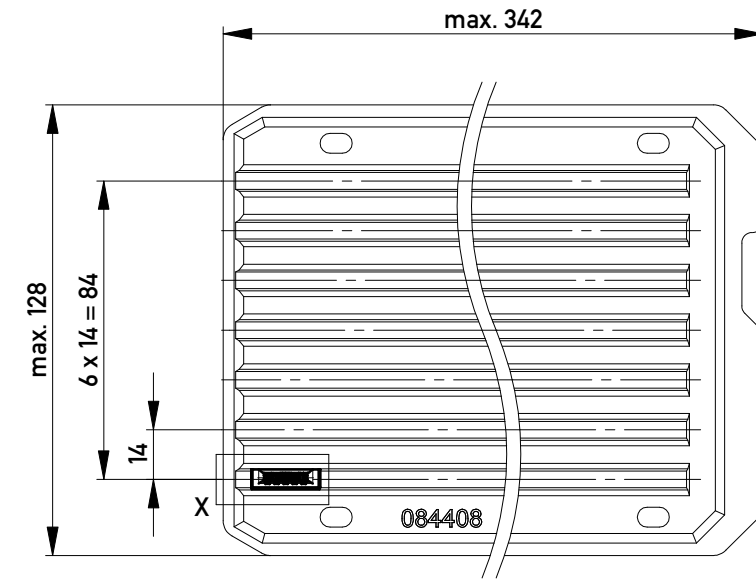

Abdeckung vorverrastet  
cover loose mounted

Abdeckung verpresst  
cover pressed on

Verpackt in Tray - tray packaging  
Verpackungseinheit 112 Stück - packaging unit 112

Einzelheit X  
detail X

454667		weiß white	0.3	4.5	0.9	3.9	Codierung wie Variante schwarz Encoding such variant black
364229		rot red	3.9	0.9	4.5	0.3	
364228		grün green	2.7	2.1	3.3	1.5	
364227		blau blue	1.5	3.3	2.1	2.7	
364226		schwarz black	0.3	4.5	0.9	3.9	
Ident-Nr. part-no.	Codierung coding	Farbe color	A	B	C	D	Bemerkung note

Information:		Tolerances		Scale	3:1
All rights reserved. Only for Information. To ensure that this is the latest version of this drawing, please contact one of the ERNI companies before using.		All Dimensions in mm		Designation	
Subject to modification without prior notice. Drawing will not be updated.		www.ERNI.com		F 2,54 SRC-A, 5-polig BA 2	
ERNI		324035		I A3	
d	13.08.2015	Class		SRCBUG	
Index	Date				