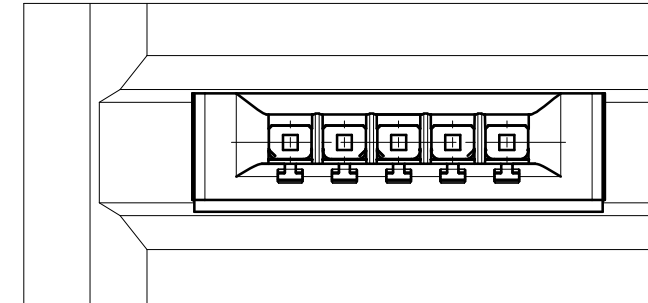

Abdeckung vorverrastet  
cover loose mounted

Abdeckung verpresst  
cover pressed on

Verpackt in Tray - tray packaging  
Verpackungseinheit 112 Stück - packaging unit 112

Einzelheit X  
detail X

454667		weiß white	0.3	4.5	0.9	3.9	Codierung wie Variante schwarz Encoding such variant black
364229		rot red	3.9	0.9	4.5	0.3	
364228		grün green	2.7	2.1	3.3	1.5	
364227		blau blue	1.5	3.3	2.1	2.7	
364226		schwarz black	0.3	4.5	0.9	3.9	
Ident-Nr. part-no.	Codierung coding	Farbe color	A	B	C	D	Bemerkung note

Information:		Tolerances		Scale	3:1
All rights reserved. Only for Information. To ensure that this is the latest version of this drawing, please contact one of the ERNI companies before using.		All Dimensions in mm		Designation	
Subject to modification without prior notice. Drawing will not be updated.		www.ERNI.com		F 2,54 SRC-A, 5-polig BA 2	
ERNI		324035		I A3	
d	13.08.2015	Class		SRCBUG	
Index	Date				