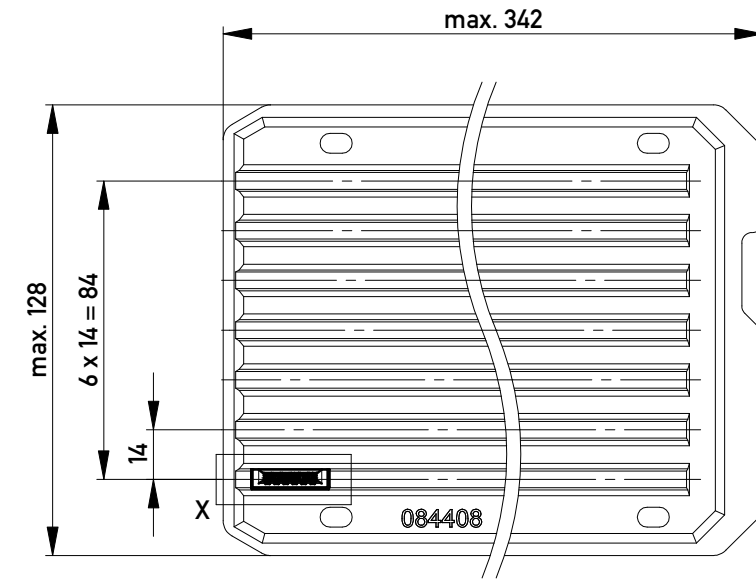

Abdeckung vorverrastet  
cover loose mounted

Abdeckung verpresst  
cover pressed on

Verpackt in Tray - tray packaging  
Verpackungseinheit 98 Stück - packaging unit 98

Einzelheit X  
detail X

454670		weiß white	0.6	6.6	1.2	6	Codierung wie Variante schwarz Encoding such variant black
364243		rot red	4.2	3	4.8	2.4	
364242		grün green	3	4.2	3.6	3.6	
364241		blau blue	1.8	5.4	2.4	4.8	
364240		schwarz black	0.6	6.6	1.2	6	
Ident-Nr. part-no.	Codierung coding	Farbe color	A	B	C	D	Bemerkung note

Information:  All rights reserved. Only for Information. To ensure that this is the latest version of this drawing, please contact one of the ERNI companies before using.	Tolerances  All Dimensions in mm	Scale	3:1
		Designation <b>F 2,54 SRC-A, 6-polig BA 2</b>	
www.ERNI.com Copyright by ERNI GmbH Proprietary notice pursuant to ISO 16016 to be observed.	<b>324036</b>		I A3
	d Index	13.08.2015 Date	Class SRCBUG