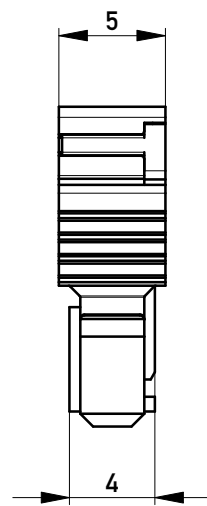

Abdeckung vorverrastet  
cover loose mounted

Abdeckung verpresst  
cover pressed on

Verpackt in Tray - tray packaging  
Verpackungseinheit 98 Stück - packaging unit 98

Einzelheit X  
detail X

454670		weiß white	0.6	6.6	1.2	6	Codierung wie Variante schwarz Encoding such variant black
364243		rot red	4.2	3	4.8	2.4	
364242		grün green	3	4.2	3.6	3.6	
364241		blau blue	1.8	5.4	2.4	4.8	
364240		schwarz black	0.6	6.6	1.2	6	
Ident-Nr. part-no.	Codierung coding	Farbe color	A	B	C	D	Bemerkung note

Information:  All rights reserved. Only for Information. To ensure that this is the latest version of this drawing, please contact one of the ERNI companies before using.	Tolerances  All Dimensions in mm	Scale	3:1
		Designation <b>F 2,54 SRC-A, 6-polig BA 2</b>	
www.ERNI.com Copyright by ERNI GmbH Proprietary notice pursuant to ISO 16016 to be observed.	<b>324036</b>		I A3
	d Index	13.08.2015 Date	Class SRCBUG