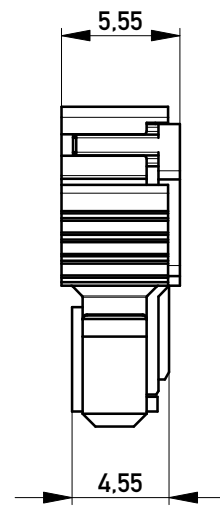

Abdeckung vorverrastet  
cover loose mounted

Abdeckung verpresst  
cover pressed on

Verpackt in Tray - tray packaging  
Verpackungseinheit 98 Stück - packaging unit 98

Einzelheit X  
detail X

454670		weiß white	0.6	6.6	1.2	6	Codierung wie Variante schwarz Encoding such variant black
364243		rot red	4.2	3	4.8	2.4	
364242		grün green	3	4.2	3.6	3.6	
364241		blau blue	1.8	5.4	2.4	4.8	
364240		schwarz black	0.6	6.6	1.2	6	
Ident-Nr. part-no.	Codierung coding	Farbe color	A	B	C	D	Bemerkung note

Information:  All rights reserved. Only for Information. To ensure that this is the latest version of this drawing, please contact one of the ERNI companies before using.	Tolerances  All Dimensions in mm	Scale	3:1
		Designation <b>F 2,54 SRC-A, 6-polig BA 2</b>	
www.ERNI.com Copyright by ERNI GmbH Proprietary notice pursuant to ISO 16016 to be observed.	<b>324036</b>		I A3
	d Index	13.08.2015 Date	Class SRCBUG