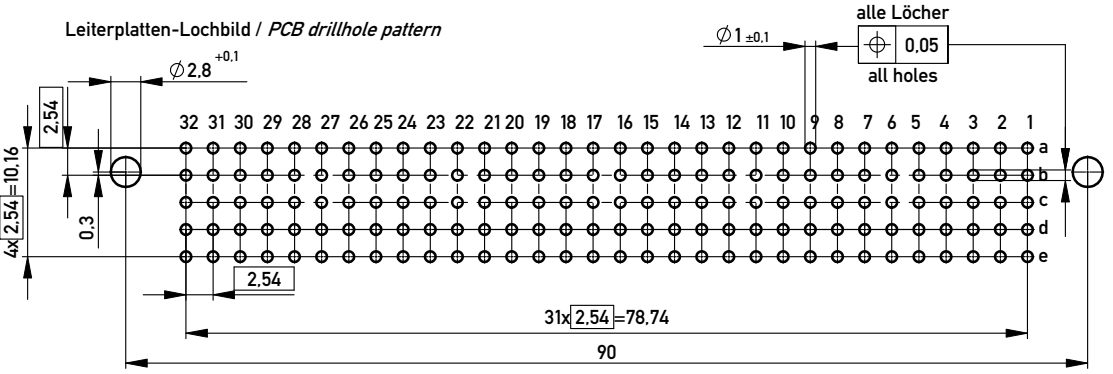

Gerader Lötanschluß 0,6x0,6mm / straight solder terminal 0,6x0,6mm
 Isolierwerkstoff / housing material : PBT GF 30
 Bauart 4 / type 4
 Anforderungsstufe 1 = 500 Steckzyklen / performance class 1 = 500 mating cycles
 Fehlende Maße und Angaben nach IEC 60 603-2 / DIN EN 60 603-2
 Missing information and dimensions per IEC 60 603-2 / DIN EN 60 603-2

Bestückungsplan / contact layout

Bedruckung siehe Zeichnung 294905
 Marking see drawing 294905

Leiterplatten-Lochbild / PCB drillhole pattern

Copyright by ERNI GmbH. Proprietary notice pursuant to ISO 16016 to be observed.

Information:		Tolerances	 All Dimensions in mm	Scale 2:1
All rights reserved. Only for Information. To ensure that this is the latest version of this drawing, please contact one of the ERNI companies before using.		Subject to modification without prior notice. Drawing will not be updated.		Designation Messerleiste TE 160 Löt Male Con. TE 160 Solder
www.ERNI.com		374471		I A3
Index	Date 02.06.2009	Class STVTE		