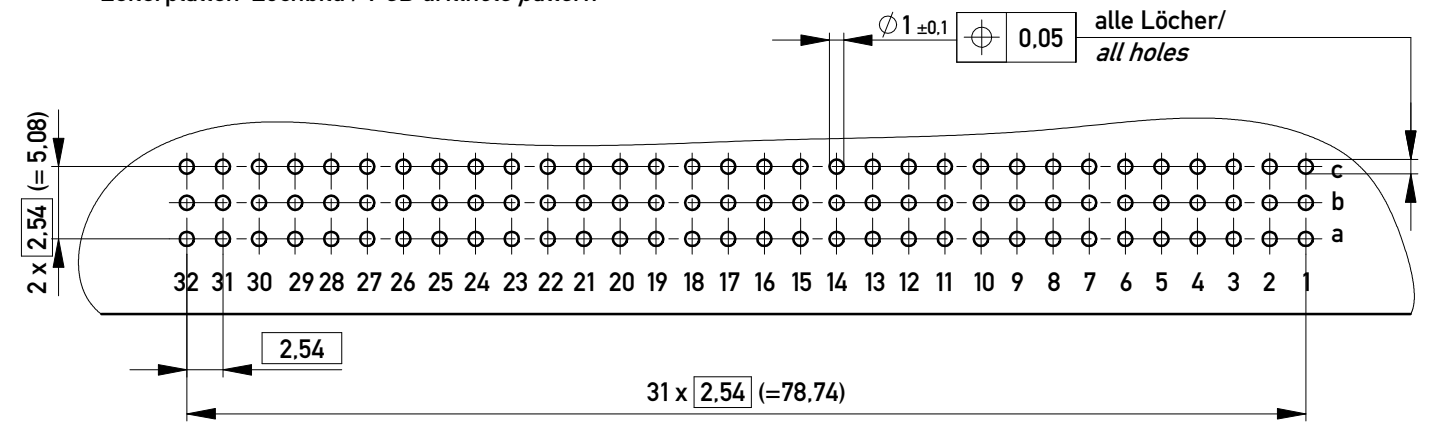

Stecklänge / mating length

E = early mate, late break / voreilend
 S = standard
 L = late mate, early break / nacheilend

Bestückungsplan / contact layout

Bauart 4 / type 4
 Anforderungsstufe 2 = 400 Steckzyklen / performance class 2 = 400 mating cycles
 Fehlende Maße und Angaben nach IEC 60 603-2 / DIN EN 60 603-2
 Missing information and dimensions per IEC 60 603-2 / DIN EN 60 603-2
 Lötanschluss 0,6x0,6mm / solder terminal 0,6x0,6mm

Leiterplatten-Lochbild / PCB drillhole pattern

Information: All rights reserved. Only for Information. To ensure that this is the latest version of this drawing, please contact one of the ERNI companies before using.	Tolerances All Dimensions in mm	Scale 2:1
	Designation Messerleiste C 96 Löt Male Connector C96 solder	
www.ERNI.com		374542 I A3
b Index	02.05.2017 Date	Class STVC