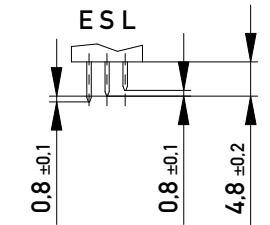

Stecklänge / mating length

E = early mate, late break / voreilend
 S = standard
 L = late mate, early break / nacheilend

Bestückungsplan / contact layout

Bauart 4 / type 4
 Anforderungsstufe 2 = 400 Steckzyklen / performance class 2 = 400 mating cycles
 Fehlende Maße und Angaben nach IEC 60 603-2 / DIN EN 60 603-2
 Missing information and dimensions per IEC 60 603-2 / DIN EN 60 603-2
 Lötanschluss 0,6x0,6mm / solder terminal 0,6x0,6mm

Leiterplatten-Lochbild / PCB drillhole pattern

Information: All rights reserved. Only for Information. To ensure that this is the latest version of this drawing, please contact one of the ERNI companies before using.	Tolerances All Dimensions in mm	Scale 2:1
	Designation Messerleiste C 96 Löt Male Connector C96 solder	
www.ERNI.com		374542 I A3
b Index	02.05.2017 Date	Class STVC