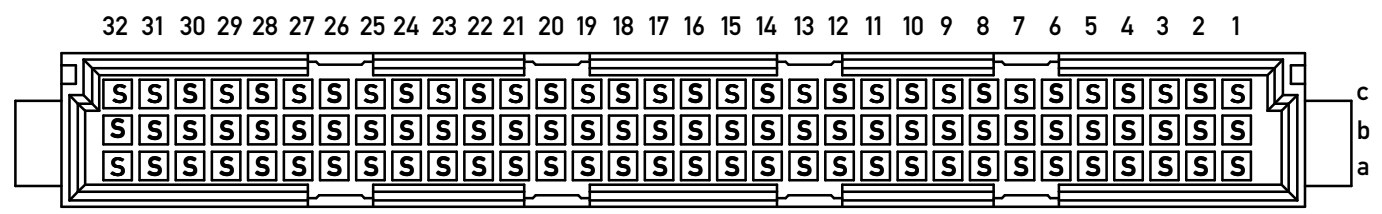

Stecklänge / mating length

E = early mate, late break / voreilend
 S = standard
 L = late mate, early break / nacheilend

Bestückungsplan / contact layout

Bauart 4 / type 4
 Anforderungsstufe 2 = 400 Steckzyklen / performance class 2 = 400 mating cycles
 Fehlende Maße und Angaben nach IEC 60 603-2 / DIN EN 60 603-2
 Missing information and dimensions per IEC 60 603-2 / DIN EN 60 603-2
 Lötanschluss 0,6x0,6mm / solder terminal 0,6x0,6mm

Leiterplatten-Lochbild / PCB drillhole pattern

Information: All rights reserved. Only for Information. To ensure that this is the latest version of this drawing, please contact one of the ERNI companies before using.	Tolerances All Dimensions in mm	Scale 2:1
	Designation Messerleiste C 96 Löt Male Connector C96 solder	
www.ERNI.com		374542 I A3
b Index	02.05.2017 Date	Class STVC