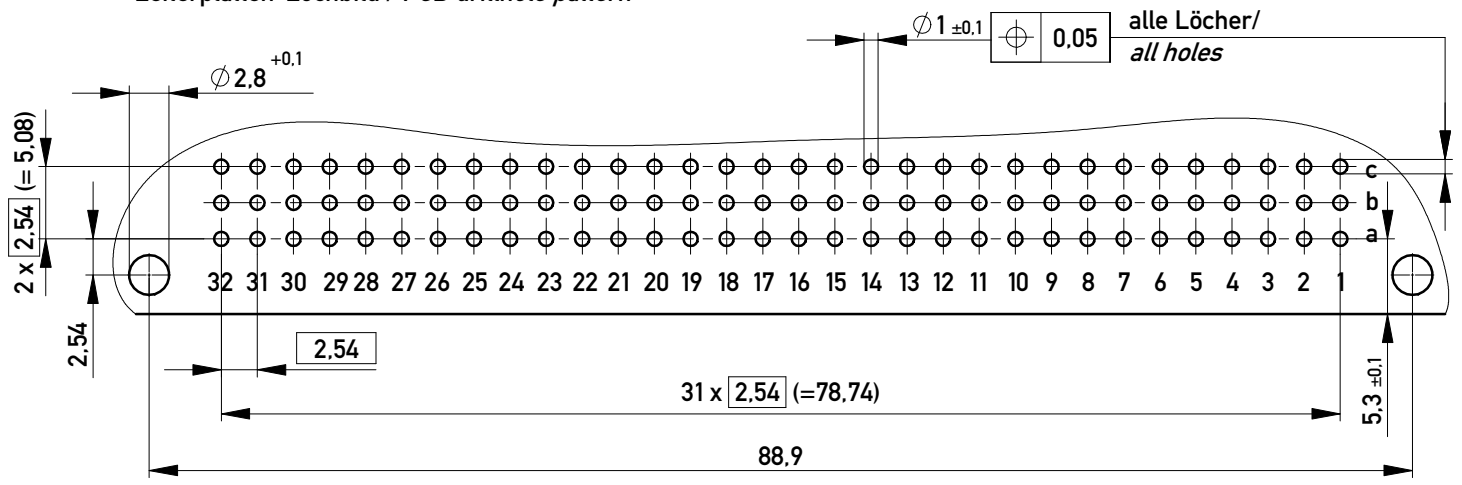

Stecklänge / mating length

E = early mate, late break / voreilend
 S = standard
 L = late mate, early break / nacheilend

Bestückungsplan / contact layout

THR = through hole reflow
 Bauart 4 / type 4
 Anforderungsstufe 2 = 400 Steckzyklen / performance class 2 = 400 mating cycles
 Fehlende Maße und Angaben nach IEC 60 603-2 / DIN EN 60 603-2
 Missing information and dimensions per IEC 60 603-2 / DIN EN 60 603-2

Leiterplatten-Lochbild / PCB drillhole pattern

| | | | |
|--|--|--------------|---|
| Information: All rights reserved. Only for Information. To ensure that this is the latest version of this drawing, please contact one of the ERNI companies before using. | Tolerances All Dimensions in mm | Scale | 2:1 |
| | | Designation | Messerleiste C 96 THR+ Clip Male Connector C96 THR+ clip |
| d Index | 22.06.2017 Date | www.ERNI.com | 374546 |
| | | | i A3 |
| Class | | STVC | |