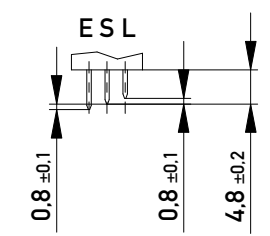

Stecklänge / mating length

E = early mate, late break / voreilend
 S = standard
 L = late mate, early break / nacheilend

Bestückungsplan / contact layout

THR = through hole reflow
 Bauart 4 / type 4
 Anforderungsstufe 2 = 400 Steckzyklen / performance class 2 = 400 mating cycles
 Fehlende Maße und Angaben nach IEC 60 603-2 / DIN EN 60 603-2
 Missing information and dimensions per IEC 60 603-2 / DIN EN 60 603-2

Leiterplatten-Lochbild / PCB drillhole pattern

| | | | |
|--|--|--------------|---|
| Information: All rights reserved. Only for Information. To ensure that this is the latest version of this drawing, please contact one of the ERNI companies before using. | Tolerances All Dimensions in mm | Scale | 2:1 |
| | | Designation | Messerleiste C 96 THR+ Clip Male Connector C96 THR+ clip |
| d Index | 22.06.2017 Date | www.ERNI.com | 374546 |
| | | | i A3 |
| Class | | STVC | |