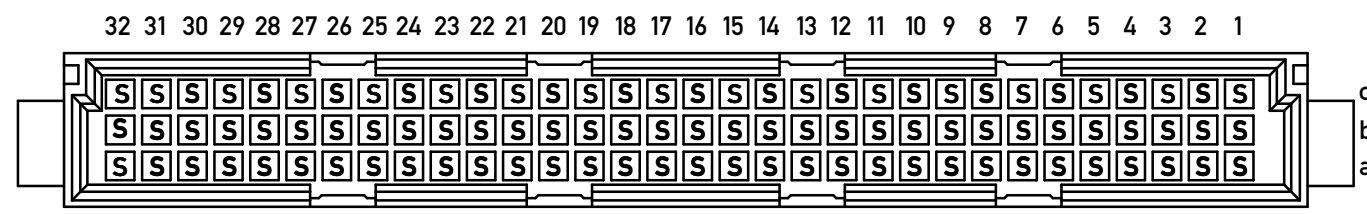

Stecklänge / mating length

E = early mate, late break / voreilend
 S = standard
 L = late mate, early break / nacheilend

Bestückungsplan / contact layout

THR = through hole reflow
 Bauart 4 / type 4
 Anforderungsstufe 2 = 400 Steckzyklen / performance class 2 = 400 mating cycles
 Fehlende Maße und Angaben nach IEC 60 603-2 / DIN EN 60 603-2
 Missing information and dimensions per IEC 60 603-2 / DIN EN 60 603-2

Leiterplatten-Lochbild / PCB drillhole pattern

| | | | |
|--|--|--------------|---|
| Information: All rights reserved. Only for Information. To ensure that this is the latest version of this drawing, please contact one of the ERNI companies before using. | Tolerances All Dimensions in mm | Scale | 2:1 |
| | | Designation | Messerleiste C 96 THR+ Clip Male Connector C96 THR+ clip |
| d Index | 22.06.2017 Date | www.ERNI.com | 374546 |
| | | | i A3 |
| Class | | STVC | |