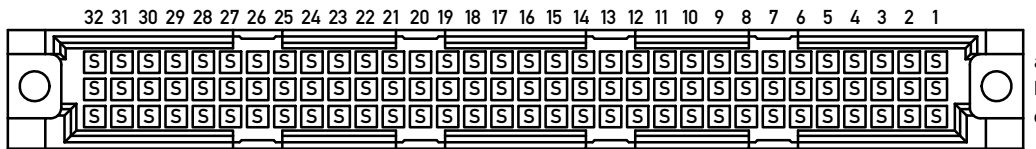

Stecklänge / mating length

E = early mate, late break / voreilend

S = standard

L = late mate, early break / nacheilend

Bestückungsplan / contact layout

THR = through hole reflow

Bauart 4 / type 4

Anforderungsstufe 2 = 400 Steckzyklen / performance class 2 = 400 mating cycles

Fehlende Maße und Angaben nach IEC 60 603-2 / DIN EN 60 603-2

Missing information and dimensions per IEC 60 603-2 / DIN EN 60 603-2

Leiterplatten-Lochbild / PCB drillhole pattern

Copyright by ERNI GmbH
Proprietary notice pursuant to ISO 9006 to be observed.

Information:		Tolerances		Scale	2:1
All rights reserved. Only for Information. To ensure that this is the latest version of this drawing, please contact one of the ERNI companies before using.		Subject to modification without prior notice. Drawing will not be updated.		Designation	
				Messersteife R 96 THR Male Connector R 96 THR	
b		www.ERNI.com		374604	
Index		Date		I A3	
				Class	
				STVR	