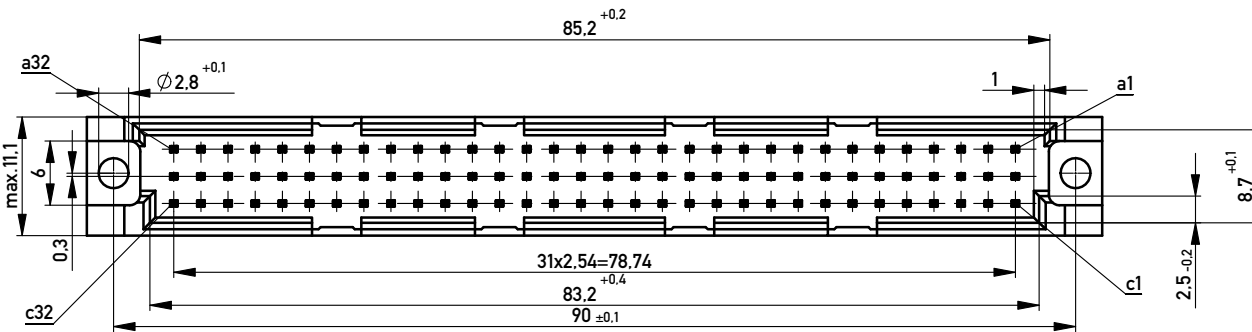

Stecklänge / mating length

E = early mate, late break / voreilend

S = standard

L = late mate, early break / nacheilend

Bestückungsplan / contact layout

THR = through hole reflow

Bauart 4 / type 4

Anforderungsstufe 2 = 400 Steckzyklen / performance class 2 = 400 mating cycles

Fehlende Maße und Angaben nach IEC 60 603-2 / DIN EN 60 603-2

Missing information and dimensions per IEC 60 603-2 / DIN EN 60 603-2

Leiterplatten-Lochbild / PCB drillhole pattern

Copyright by ERNI GmbH
Proprietary notice pursuant to ISO 9006 to be observed.

Information:		Tolerances		Scale	2:1
All rights reserved. Only for Information. To ensure that this is the latest version of this drawing, please contact one of the ERNI companies before using.		Subject to modification without prior notice. Drawing will not be updated.		Designation	
				Messersteife R 96 THR Male Connector R 96 THR	
b		www.ERNI.com		374604	
Index		Date		I A3	
				Class	
				STVR	