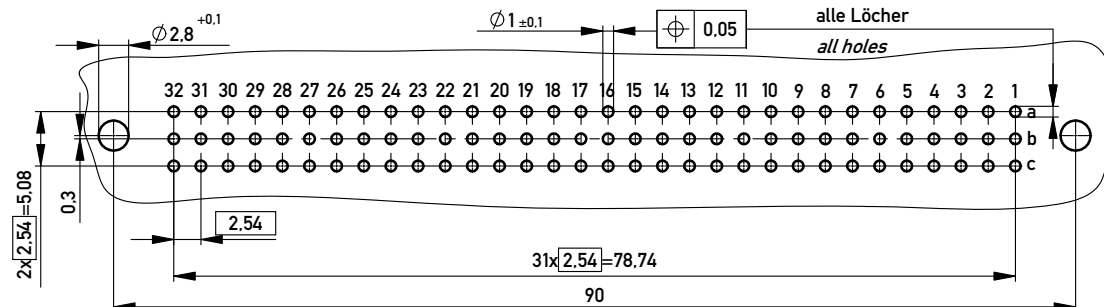

Stecklänge / mating length

E = early mate, late break / voreilend

S = standard

L = late mate, early break / nacheilend

Bestückungsplan / contact layout

THR = through hole reflow

Bauart 4 / type 4

Anforderungsstufe 2 = 400 Steckzyklen / performance class 2 = 400 mating cycles

Fehlende Maße und Angaben nach IEC 60 603-2 / DIN EN 60 603-2

Missing information and dimensions per IEC 60 603-2 / DIN EN 60 603-2

Leiterplatten-Lochbild / PCB drillhole pattern

Copyright by ERNI GmbH
Proprietary notice pursuant to ISO 9006 to be observed.

Information:		Tolerances		Scale	2:1
All rights reserved. Only for Information. To ensure that this is the latest version of this drawing, please contact one of the ERNI companies before using.		Subject to modification without prior notice. Drawing will not be updated.		Designation	
				Messersteife R 96 THR Male Connector R 96 THR	
b		www.ERNI.com		374604	
Index		Date		I A3	
				Class	
				STVR	