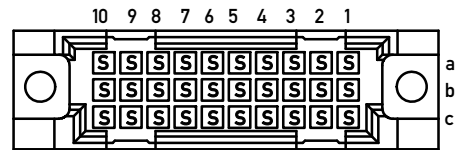

Stecklänge / mating length

E = early mate, late break / voreilend  
 S = standard  
 L = late mate, early break / nacheilend

Bestückungsplan / contact layout

Isolierwerkstoff / housing material : PBT GF 30

Bauart 4 / type 4

Anforderungsstufe 2 = 400 Steckzyklen / performance class 2 = 400 mating cycles

Fehlende Maße und Angaben nach IEC 60 603-2 / DIN EN 60 603-2

Missing information and dimensions per IEC 60 603-2 / DIN EN 60 603-2

Bedruckung siehe Zeichnung 294905

Marking see drawing 294905

Leiterplatten-Lochbild / PCB drillhole pattern

Copyright by ERNI GmbH. Proprietary notice pursuant to ISO 16016 to be observed.

Information:		Tolerances		Scale	2:1
All rights reserved. Only for Information. To ensure that this is the latest version of this drawing, please contact one of the ERNI companies before using.		All Dimensions in mm		Designation	
Subject to modification without prior notice. Drawing will not be updated.				Messerleiste R / 3, 30 Löt Male Con. R/3, 30 Solder	
-		www.ERNI.com		374856	
Index	27.04.2009	Date		I A3	
Class				STVR/3	