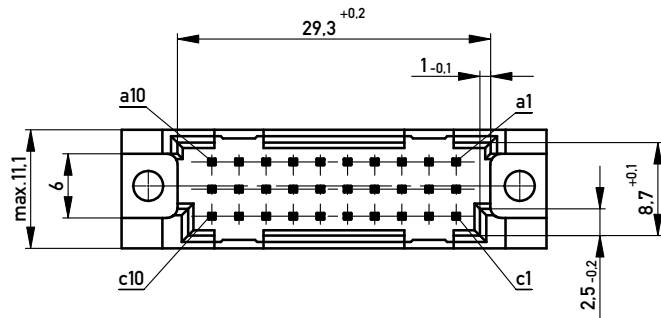

Stecklänge / mating length

E = early mate, late break / voreilend  
 S = standard  
 L = late mate, early break / nacheilend

Bestückungsplan / contact layout

Isolierwerkstoff / housing material : PBT GF 30

Bauart 4 / type 4

Anforderungsstufe 2 = 400 Steckzyklen / performance class 2 = 400 mating cycles

Fehlende Maße und Angaben nach IEC 60 603-2 / DIN EN 60 603-2

Missing information and dimensions per IEC 60 603-2 / DIN EN 60 603-2

Bedruckung siehe Zeichnung 294905

Marking see drawing 294905

Leiterplatten-Lochbild / PCB drillhole pattern

Copyright by ERNI GmbH. Proprietary notice pursuant to ISO 16016 to be observed.

Information:		Tolerances		Scale	2:1
All rights reserved. Only for Information. To ensure that this is the latest version of this drawing, please contact one of the ERNI companies before using.		All Dimensions in mm		Designation	
Subject to modification without prior notice. Drawing will not be updated.				Messerleiste R / 3, 30 Löt Male Con. R/3, 30 Solder	
-		www.ERNI.com		374856	
Index	27.04.2009	Date		I A3	
Class				STVR/3	