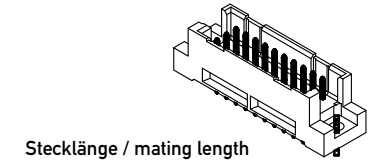

Bestückungsplan / contact layout

Leiterplatten-Lochbild / PCB drillhole pattern

Stecklänge / mating length

E = early mate, late break / voreilend

S = standard

L = late mate, early break / nacheilend

THR = through hole reflow