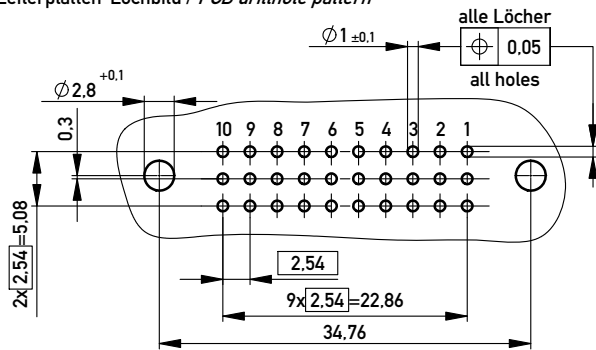

Bestückungsplan / contact layout

Leiterplatten-Lochbild / PCB drillhole pattern

Stecklänge / mating length

E = early mate, late break / voreilend

S = standard

L = late mate, early break / nacheilend

THR = through hole reflow

Bauart 4 / type 4

Anforderungsstufe 2 = 400 Steckzyklen / performance class 2 = 400 mating cycles

Fehlende Maße und Angaben nach IEC 60 603-2 / DIN EN 60 603-2

Missing information and dimensions per IEC 60 603-2 / DIN EN 60 603-2

Copyright by ERNI GmbH. Proprietary notice pursuant to ISO 9006 to be observed.

Information:		Tolerances	All Dimensions in mm	Scale	2:1
All rights reserved. Only for Information. To ensure that this is the latest version of this drawing, please contact one of the ERNI companies before using.		Subject to modification without prior notice. Drawing will not be updated.		Designation	
		www.ERNI.com		Messerleiste R/3, 30 THR+Clip Male Con. R/3, 30 THR+Clip	
a	24.10.2013			374857	
Index	Date			I A3	
				Class	STVR/3