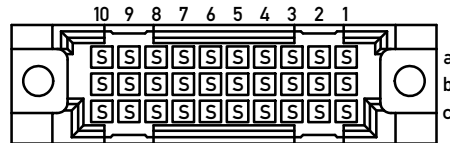

Bestückungsplan / contact layout

Leiterplatten-Lochbild / PCB drillhole pattern

Stecklänge / mating length

E = early mate, late break / voreilend

S = standard

L = late mate, early break / nacheilend

THR = through hole reflow

Bauart 4 / type 4

Anforderungsstufe 2 = 400 Steckzyklen / performance class 2 = 400 mating cycles

Fehlende Maße und Angaben nach IEC 60 603-2 / DIN EN 60 603-2

Missing information and dimensions per IEC 60 603-2 / DIN EN 60 603-2

Copyright by ERNI GmbH. Proprietary notice pursuant to ISO 9006 to be observed.

Information:		Tolerances	All Dimensions in mm	Scale	2:1
All rights reserved. Only for Information. To ensure that this is the latest version of this drawing, please contact one of the ERNI companies before using.		Subject to modification without prior notice. Drawing will not be updated.		Designation	
		www.ERNI.com		Messerleiste R/3, 30 THR+Clip Male Con. R/3, 30 THR+Clip	
a	24.10.2013			374857	
Index	Date			I A3	
				Class	STVR/3