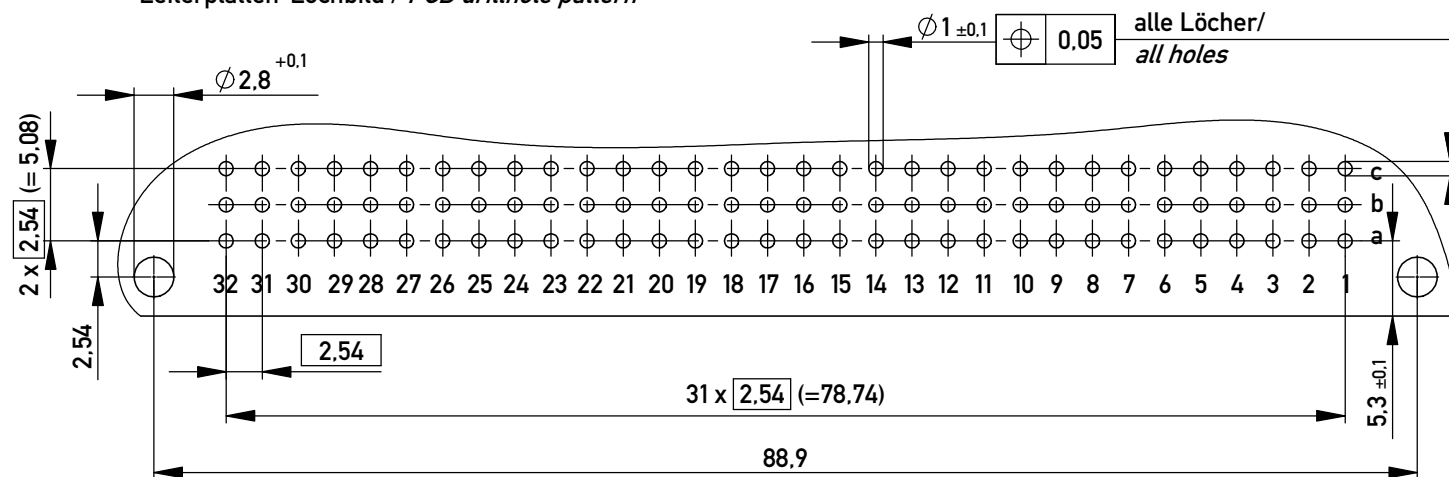

Stecklänge / mating length

E = early mate, late break / voreilend
 S = standard
 L = late mate, early break / nacheilend

Bestückungsplan / contact layout

Isolierwerkstoff / housing material : PBT GF 30
 Bauart 4 / type 4
 Anforderungsstufe 2 = 400 Steckzyklen / performance class 2 = 400 mating cycles
 Fehlende Maße und Angaben nach IEC 60 603-2 / DIN EN 60 603-2
 Missing information and dimensions per IEC 60 603-2 / DIN EN 60 603-2
 Lötanschluss 0,6x0,6mm / solder terminal 0,6x0,6mm

Leiterplatten-Lochbild / PCB drillhole pattern

Information: All rights reserved. Only for Information. To ensure that this is the latest version of this drawing, please contact one of the ERNI companies before using.	Tolerances All Dimensions in mm	Scale	2:1
		Designation	Messerleiste C 96 Löt + Clip Male Con. C96 solder + clip
a	07.06.2017	www.ERNI.com	374980
Index	Date		i A3
		Class	STVC