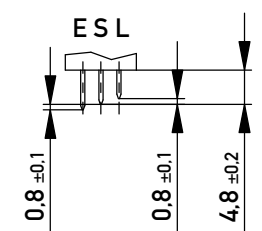

Stecklänge / mating length

E = early mate, late break / voreilend
 S = standard
 L = late mate, early break / nacheilend

Bestückungsplan / contact layout

Isolierwerkstoff / housing material : PBT GF 30
 Bauart 4 / type 4
 Anforderungsstufe 2 = 400 Steckzyklen / performance class 2 = 400 mating cycles
 Fehlende Maße und Angaben nach IEC 60 603-2 / DIN EN 60 603-2
 Missing information and dimensions per IEC 60 603-2 / DIN EN 60 603-2
 Lötanschluss 0,6x0,6mm / solder terminal 0,6x0,6mm

Leiterplatten-Lochbild / PCB drillhole pattern

Information: All rights reserved. Only for Information. To ensure that this is the latest version of this drawing, please contact one of the ERNI companies before using.	Tolerances All Dimensions in mm	Scale	2:1
		Designation	Messerleiste C 96 Löt + Clip Male Con. C96 solder + clip
a	07.06.2017	www.ERNI.com	374980
Index	Date		i A3
		Class	STVC