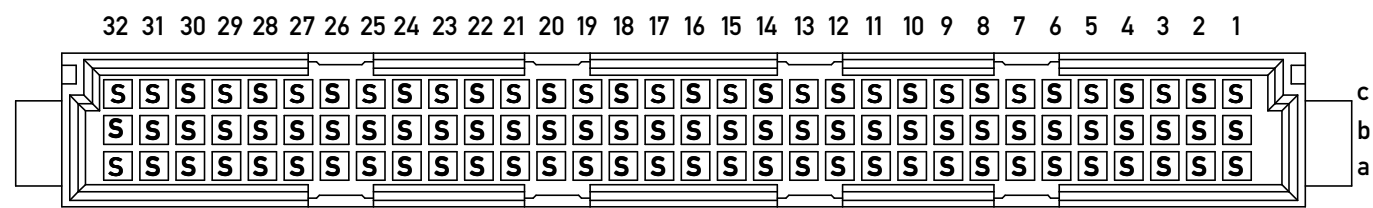

Stecklänge / mating length

E = early mate, late break / voreilend
 S = standard
 L = late mate, early break / nacheilend

Bestückungsplan / contact layout

Isolierwerkstoff / housing material : PBT GF 30
 Bauart 4 / type 4
 Anforderungsstufe 2 = 400 Steckzyklen / performance class 2 = 400 mating cycles
 Fehlende Maße und Angaben nach IEC 60 603-2 / DIN EN 60 603-2
 Missing information and dimensions per IEC 60 603-2 / DIN EN 60 603-2
 Lötanschluss 0,6x0,6mm / solder terminal 0,6x0,6mm

Leiterplatten-Lochbild / PCB drillhole pattern

Information: All rights reserved. Only for Information. To ensure that this is the latest version of this drawing, please contact one of the ERNI companies before using.	Tolerances All Dimensions in mm	Scale	2:1
		Designation	Messerleiste C 96 Löt + Clip Male Con. C96 solder + clip
a	07.06.2017	www.ERNI.com	374980
Index	Date		i A3
		Class	STVC