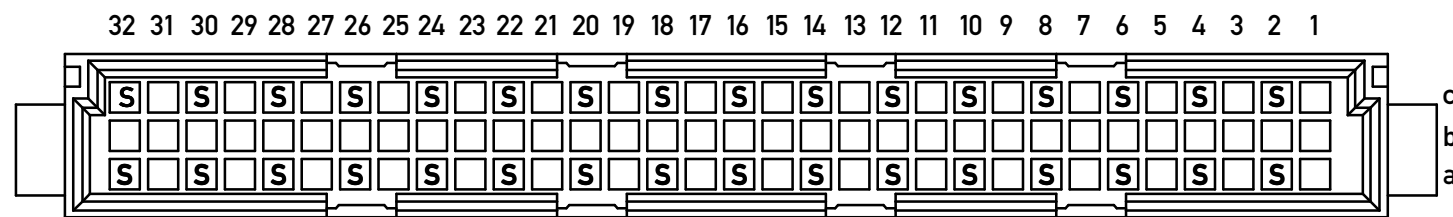

Stecklänge / mating length

E = early mate, late break / voreilend
 S = standard
 L = late mate, early break / nacheilend

Bestückungsplan / contact layout

Lötanschluss 0,6x0,6mm / solder terminal 0,6x0,6mm
 Bauart 4 / type 4
 Anforderungsstufe 2 = 400 Steckzyklen / performance class 2 = 400 mating cycles
 Fehlende Maße und Angaben nach IEC 60 603-2 / DIN EN 60 603-2
 Missing information and dimensions per IEC 60 603-2 / DIN EN 60 603-2

Leiterplatten-Lochbild / PCB drillhole pattern

Copyright by ERNI Production GmbH & Co. KG
 Proprietary notice pursuant to ISO 16016 to be observed.

Information:		Tolerances	Scale 2:1
All rights reserved. Only for Information. To ensure that this is the latest version of this drawing, please contact one of the ERNI companies before using.		All Dimensions in mm	Designation
Subject to modification without prior notice. Drawing will not be updated.		www.ERNI.com	Messerleiste C 32 Löt Male Con. C32 solder
b	02.05.2017		384051
Index	Date	Class	STVC
			I A3