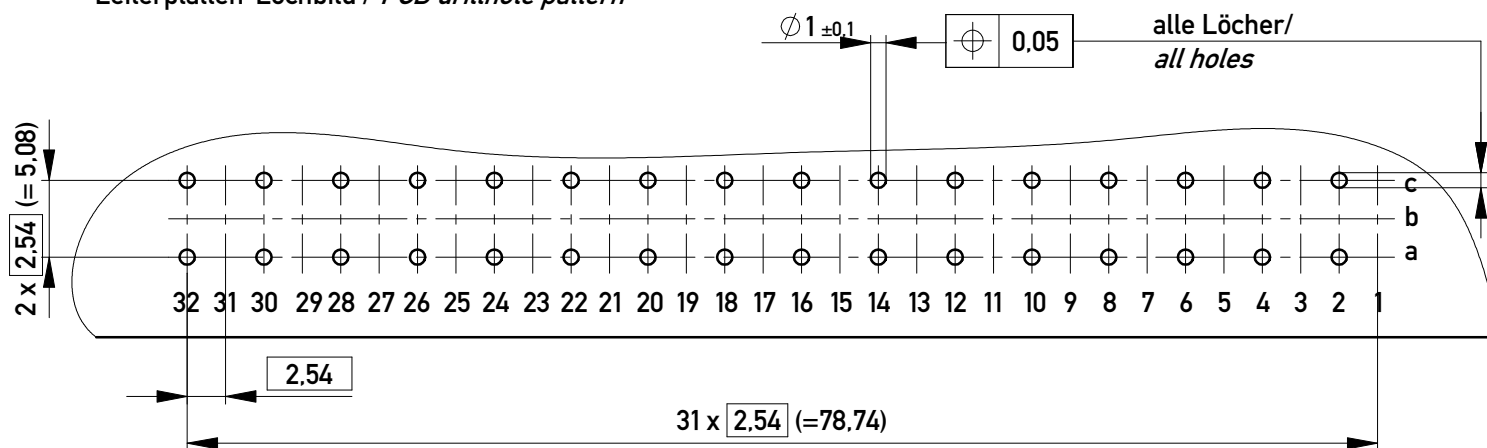

Stecklänge / mating length

E = early mate, late break / voreilend
 S = standard
 L = late mate, early break / nacheilend

Bestückungsplan / contact layout

Lötanschluss 0,6x0,6mm / solder terminal 0,6x0,6mm
 Bauart 4 / type 4
 Anforderungsstufe 2 = 400 Steckzyklen / performance class 2 = 400 mating cycles
 Fehlende Maße und Angaben nach IEC 60 603-2 / DIN EN 60 603-2
 Missing information and dimensions per IEC 60 603-2 / DIN EN 60 603-2

Leiterplatten-Lochbild / PCB drillhole pattern

Copyright by ERNI Production GmbH & Co. KG
 Proprietary notice pursuant to ISO 16016 to be observed.

Information:		Tolerances	Scale 2:1
All rights reserved. Only for Information. To ensure that this is the latest version of this drawing, please contact one of the ERNI companies before using.		All Dimensions in mm	Designation
Subject to modification without prior notice. Drawing will not be updated.		www.ERNI.com	Messerleiste C 32 Löt Male Con. C32 solder
b	02.05.2017		384051
Index	Date	Class	STVC
			I A3