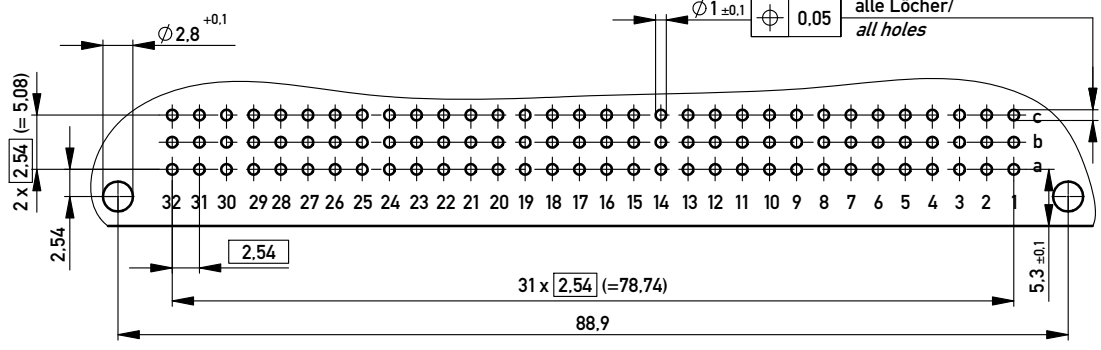

Stecklänge / mating length

E = early mate, late break / voreilend
 S = standard
 L = late mate, early break / nacheilend

Bestückungsplan / contact layout

THR / through hole reflow
 Bauart 4 / type 4
 Anforderungsstufe 2 = 400 Steckzyklen / performance class 2 = 400 mating cycles
 Fehlende Maße und Angaben nach IEC 60 603-2 / DIN EN 60 603-2
 Missing information and dimensions per IEC 60 603-2 / DIN EN 60 603-2

Leiterplatten-Lochbild / PCB drillhole pattern

Information: All rights reserved. Only for Information. To ensure that this is the latest version of this drawing, please contact one of the ERNI companies before using.	Tolerances	All Dimensions in mm	Scale	2:1
	Subject to modification without prior notice. Drawing will not be updated.		Designation	Messerleiste C 96 THR Male Connector C96 THR
www.ERNI.com	384063			I
a Index	23.09.2013 Date		Class	STVC
				A3