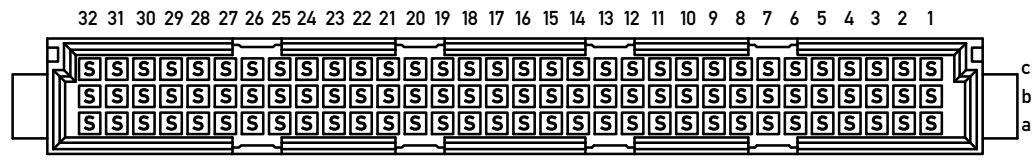

Stecklänge / mating length

E = early mate, late break / voreilend
 S = standard
 L = late mate, early break / nacheilend

Bestückungsplan / contact layout

THR / through hole reflow
 Bauart 4 / type 4
 Anforderungsstufe 2 = 400 Steckzyklen / performance class 2 = 400 mating cycles
 Fehlende Maße und Angaben nach IEC 60 603-2 / DIN EN 60 603-2
 Missing information and dimensions per IEC 60 603-2 / DIN EN 60 603-2

Leiterplatten-Lochbild / PCB drillhole pattern

Information: All rights reserved. Only for Information. To ensure that this is the latest version of this drawing, please contact one of the ERNI companies before using.	Tolerances	All Dimensions in mm	Scale	2:1
	Subject to modification without prior notice. Drawing will not be updated.		Designation	Messerleiste C 96 THR Male Connector C96 THR
www.ERNI.com	384063			I
a Index	23.09.2013 Date		Class	STVC
				A3