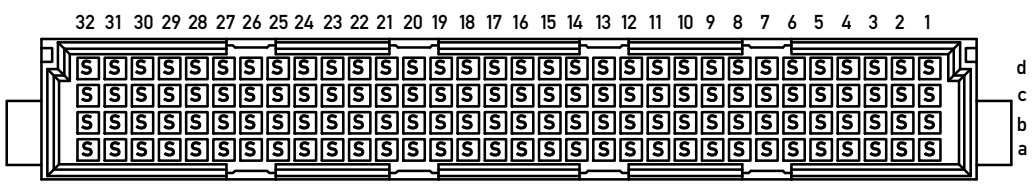

Stecklänge / mating length

E = early mate, late break / voreilend

S = standard

L = late mate, early break / nacheilend

Bestückungsplan / contact layout

Lötanschluss 0.6x0.6mm / solder terminal 0.6x0.6mm

Bauart 4 / type 4

Anforderungsstufe 1 = 500 Steckzyklen / performance class 1 = 500 mating cycles

Fehlende Maße und Angaben nach IEC 60 603-2 / DIN EN 60 603-2

Missing information and dimensions per IEC 60 603-2 / DIN EN 60 603-2

Leiterplatten-Lochbild / PCB drillhole pattern

Copyright by ERNI GmbH  
Proprietary notice pursuant to ISO 9006 to be observed.

Information:		Tolerances		Scale	2:1
All rights reserved. Only for Information. To ensure that this is the latest version of this drawing, please contact one of the ERNI companies before using.		All Dimensions in mm		Designation	
Subject to modification without prior notice. Drawing will not be updated.		www.ERNI.com		Messerleiste CD128 Löt Male Conn. CD128 solder	
c		10.12.2013		384283	
Index		Date		I A3	
Class				STVCD	