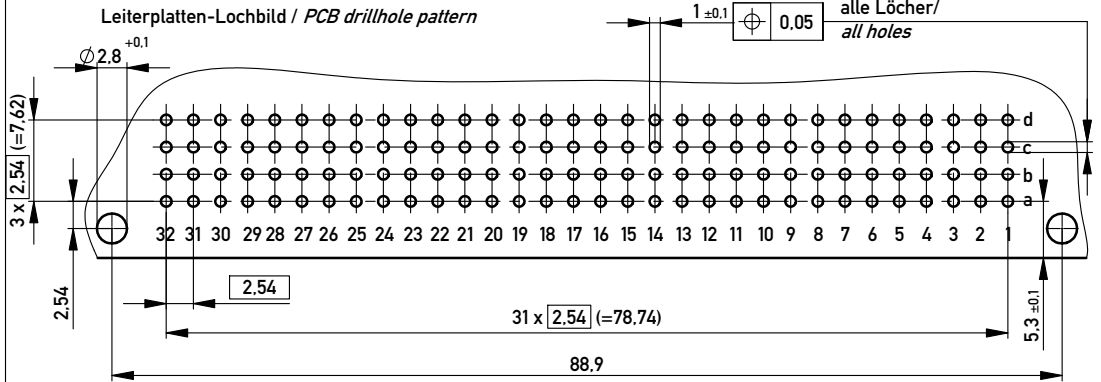

Stecklänge / mating length

E = early mate, late break / voreilend

S = standard

L = late mate, early break / nacheilend

Bestückungsplan / contact layout

Lötanschluss 0.6x0.6mm / solder terminal 0.6x0.6mm

Bauart 4 / type 4

Anforderungsstufe 1 = 500 Steckzyklen / performance class 1 = 500 mating cycles

Fehlende Maße und Angaben nach IEC 60 603-2 / DIN EN 60 603-2

Missing information and dimensions per IEC 60 603-2 / DIN EN 60 603-2

Leiterplatten-Lochbild / PCB drillhole pattern

Copyright by ERNI GmbH  
Proprietary notice pursuant to ISO 9006 to be observed.

Information:		Tolerances		Scale	2:1
All rights reserved. Only for Information. To ensure that this is the latest version of this drawing, please contact one of the ERNI companies before using.		All Dimensions in mm		Designation	
Subject to modification without prior notice. Drawing will not be updated.		www.ERNI.com		Messerleiste CD128 Löt Male Conn. CD128 solder	
c		10.12.2013		384283	
Index		Date		I A3	
Class				STVCD	