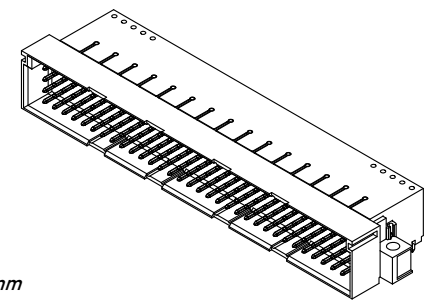

Stecklänge / mating length

E = early mate, late break / voreilend

S = standard

L = late mate, early break / nacheilend

Bestückungsplan / contact layout

Lötanschluss 0.6x0.6mm / solder terminal 0.6x0.6mm

Bauart 4 / type 4

Leiterplatten-Lochbild / PCB drillhole pattern

Copyright by ERNI GmbH  
Proprietary notice pursuant to ISO 9006 to be observed.

Information:		Tolerances		Scale	2:1
All rights reserved. Only for Information. To ensure that this is the latest version of this drawing, please contact one of the ERNI companies before using.		All Dimensions in mm		Designation	
Subject to modification without prior notice. Drawing will not be updated.		www.ERNI.com		Messerleiste CD128 Löt Male Conn. CD128 solder	
c		10.12.2013		384283	
Index		Date		I A3	
Class				STVCD	