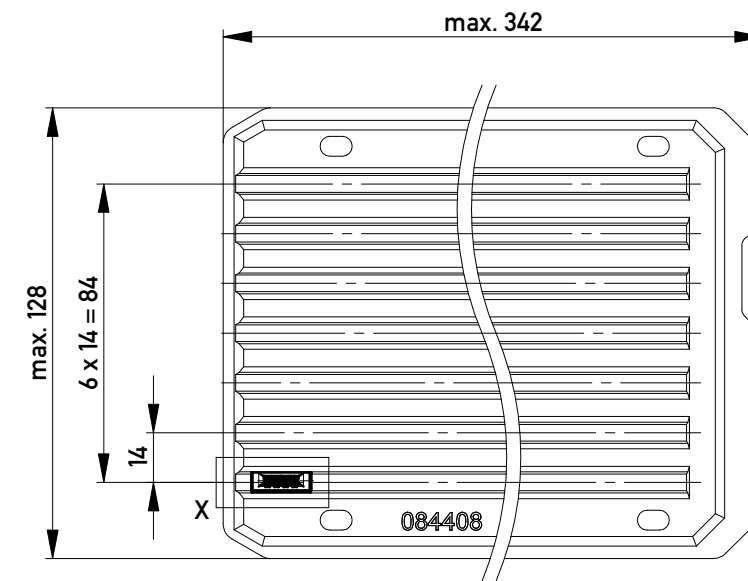

Abdeckung vorverrastet
cover loose mounted

Abdeckung verpresst
cover pressed on

Verpackt in Tray - tray packaging
Verpackungseinheit 126 Stück - packaging unit 126

Einzelheit X
detail X

454664		weiß white	0.3	4.5	0.9	3.9	Codierung wie Variante schwarz Encoding such variant black
384456		rot red	3.9	0.9	4.5	0.3	
384455		grün green	2.7	2.1	3.3	1.5	
384454		blau blue	1.5	3.3	2.1	2.7	
384453		schwarz black	0.3	4.5	0.9	3.9	
Ident-Nr. part-no.	Codierung coding	Farbe color	A	B	C	D	Bemerkung note

Information:	Tolerances All Dimensions in mm	Scale	3:1
		Designation F 2,54 SRC-A, 4-polig BA 2	
All rights reserved. Only for Information. To ensure that this is the latest version of this drawing, please contact one of the ERNI companies before using.	Subject to modification without prior notice. Drawing will not be updated.	www.ERNI.com	
		324070	
d	13.08.2015	i	
Index	Date	A3	
Class		SRCBUG	