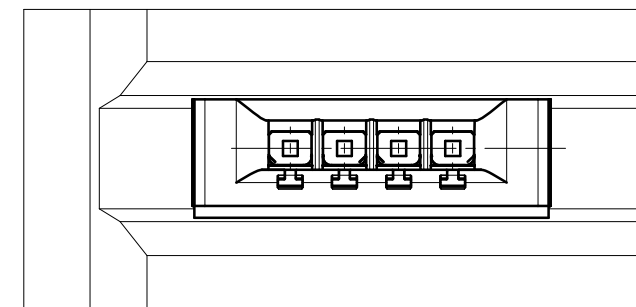

Abdeckung vorverrastet
cover loose mounted

Abdeckung verpresst
cover pressed on

Verpackt in Tray - tray packaging
Verpackungseinheit 126 Stück - packaging unit 126

Einzelheit X
detail X

454664		weiß white	0.3	4.5	0.9	3.9	Codierung wie Variante schwarz Encoding such variant black
384456		rot red	3.9	0.9	4.5	0.3	
384455		grün green	2.7	2.1	3.3	1.5	
384454		blau blue	1.5	3.3	2.1	2.7	
384453		schwarz black	0.3	4.5	0.9	3.9	
Ident-Nr. part-no.	Codierung coding	Farbe color	A	B	C	D	Bemerkung note

Information:	Tolerances All Dimensions in mm	Scale	3:1
		Designation F 2,54 SRC-A, 4-polig BA 2	
All rights reserved. Only for Information. To ensure that this is the latest version of this drawing, please contact one of the ERNI companies before using.	Subject to modification without prior notice. Drawing will not be updated.	www.ERNI.com	
		324070	
d	13.08.2015	i	
Index	Date	A3	
Class		SRCBUG	