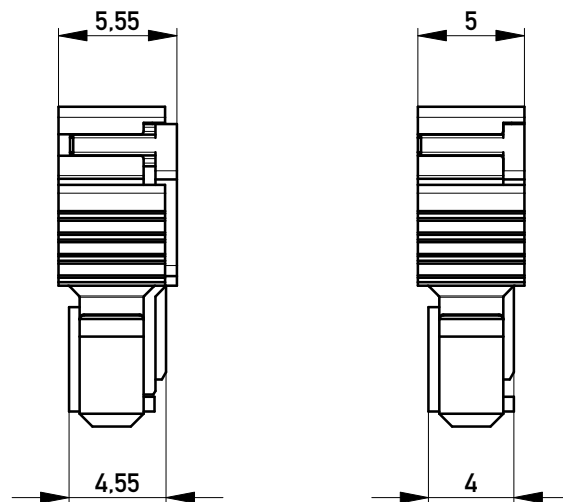

Abdeckung vorverrastet
cover loose mounted

Abdeckung verpresst
cover pressed on

Verpackt in Tray - tray packaging
Verpackungseinheit 126 Stück - packaging unit 126

Einzelheit X
detail X

454664		weiß white	0.3	4.5	0.9	3.9	Codierung wie Variante schwarz Encoding such variant black
384456		rot red	3.9	0.9	4.5	0.3	
384455		grün green	2.7	2.1	3.3	1.5	
384454		blau blue	1.5	3.3	2.1	2.7	
384453		schwarz black	0.3	4.5	0.9	3.9	
Ident-Nr. part-no.	Codierung coding	Farbe color	A	B	C	D	Bemerkung note

Information:	Tolerances All Dimensions in mm	Scale	3:1
		Designation F 2,54 SRC-A, 4-polig BA 2	
All rights reserved. Only for Information. To ensure that this is the latest version of this drawing, please contact one of the ERNI companies before using.	Subject to modification without prior notice. Drawing will not be updated.	www.ERNI.com	
		324070	
d	13.08.2015	i	
Index	Date	A3	
Class		SRCBUG	