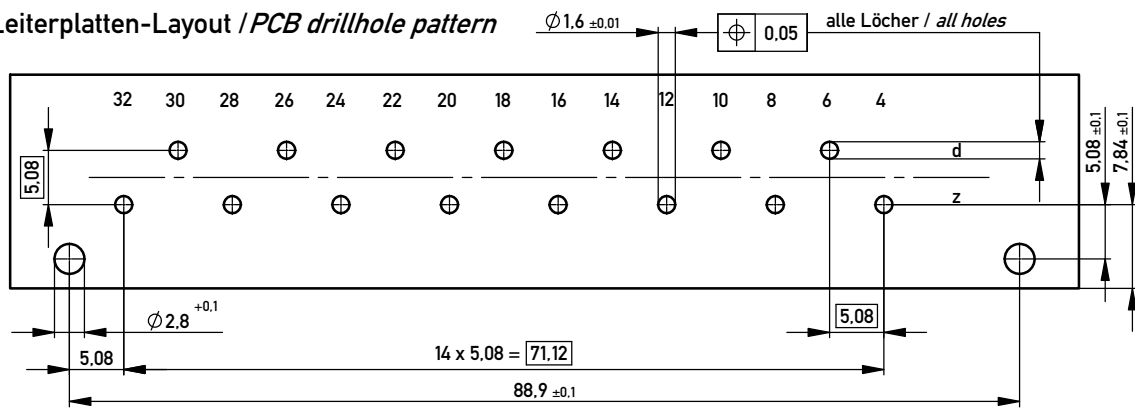

Stecklänge / mating length

E = early mate, late break / voreiland
 S = standard

Bestückungsplan / contact layout

Lötanschluss 0,8 x 1,2 mm / solder terminal 0,8 x 1,2 mm
 Anforderungsstufe 1 = 500 Steckzyklen / performance class 1 = 500 mating cycles
 Bauart 3 / type 3

Fehlende Masse und Angaben nach DIN EN 60603-2 /
 Missing information and dimensions according to DIN EN 60603-2

Leiterplatten-Layout / PCB drillhole pattern

Copyright by ERNI GmbH
 Proprietary notice pursuant to ISO 9006 to be observed.

Information:		Tolerances	All Dimensions in mm	Scale	2:1
All rights reserved. Only for Information. To ensure that this is the latest version of this drawing, please contact one of the ERNI companies before using.		Subject to modification without prior notice. Drawing will not be updated.		Designation	
		www.ERNI.com		Messerleiste H15 Löt Male Connector H15 Solder	
c		23.06.2015		413638	
Index		Date		I A3	
				Class	
				STVH15	