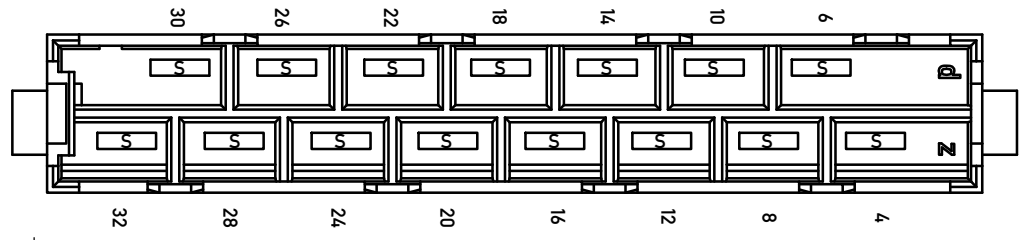

Stecklänge / mating length

E = early mate, late break / voreiland
 S = standard

Bestückungsplan / contact layout

Lötanschluss 0,8 x 1,2 mm / solder terminal 0,8 x 1,2 mm
 Anforderungsstufe 1 = 500 Steckzyklen / performance class 1 = 500 mating cycles
 Bauart 3 / type 3

Fehlende Masse und Angaben nach DIN EN 60603-2 /
 Missing information and dimensions according to DIN EN 60603-2

Leiterplatten-Layout / PCB drillhole pattern

Copyright by ERNI GmbH
 Proprietary notice pursuant to ISO 9006 to be observed.

Information:		Tolerances	All Dimensions in mm	Scale	2:1
All rights reserved. Only for Information. To ensure that this is the latest version of this drawing, please contact one of the ERNI companies before using.		Subject to modification without prior notice. Drawing will not be updated.		Designation	
		www.ERNI.com		Messerleiste H15 Löt Male Connector H15 Solder	
c		23.06.2015		413638	
Index		Date		I A3	
				Class	
				STVH15	