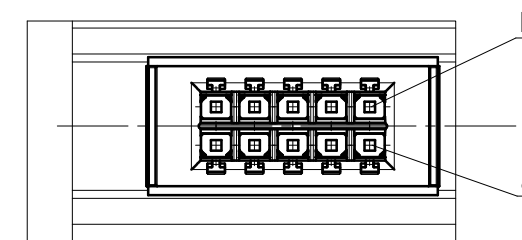

Abdeckungen vorverrastet
covers loose mounted

Abdeckungen verpresst
covers pressed on

Verpackt in Tray - tray packaging
Verpackungseinheit 80 Stück - packaging unit 80

Einzelheit X
detail X

474037		rot <i>red</i>	3.9	0.9	4.5	0.3	
474036		grün <i>green</i>	2.7	2.1	3.3	1.5	
474035		blau <i>blue</i>	1.5	3.3	2.1	2.7	
474034		schwarz <i>black</i>	0.3	4.5	0.9	3.9	
Ident-Nr. <i>part-no.</i>	Codierung <i>coding</i>	Farbe <i>color</i>	A	B	C	D	Bemerkung <i>note</i>

Copyright by ERNI Production GmbH & Co. KG
Proprietary notice pursuant to ISO 16016 to be observed.

Information:		Tolerances		Scale	3:1
All rights reserved. Only for Information. To ensure that this is the latest version of this drawing, please contact one of the ERNI companies before using.		All Dimensions in mm		Designation	
		Subject to modification without prior notice. Drawing will not be updated.		F 2.54 DRC-B, 10-pin	
			www.ERNI.com	324230	
b	24.04.2018			I	
Index	Date			A3	
				Class	DRCBUG