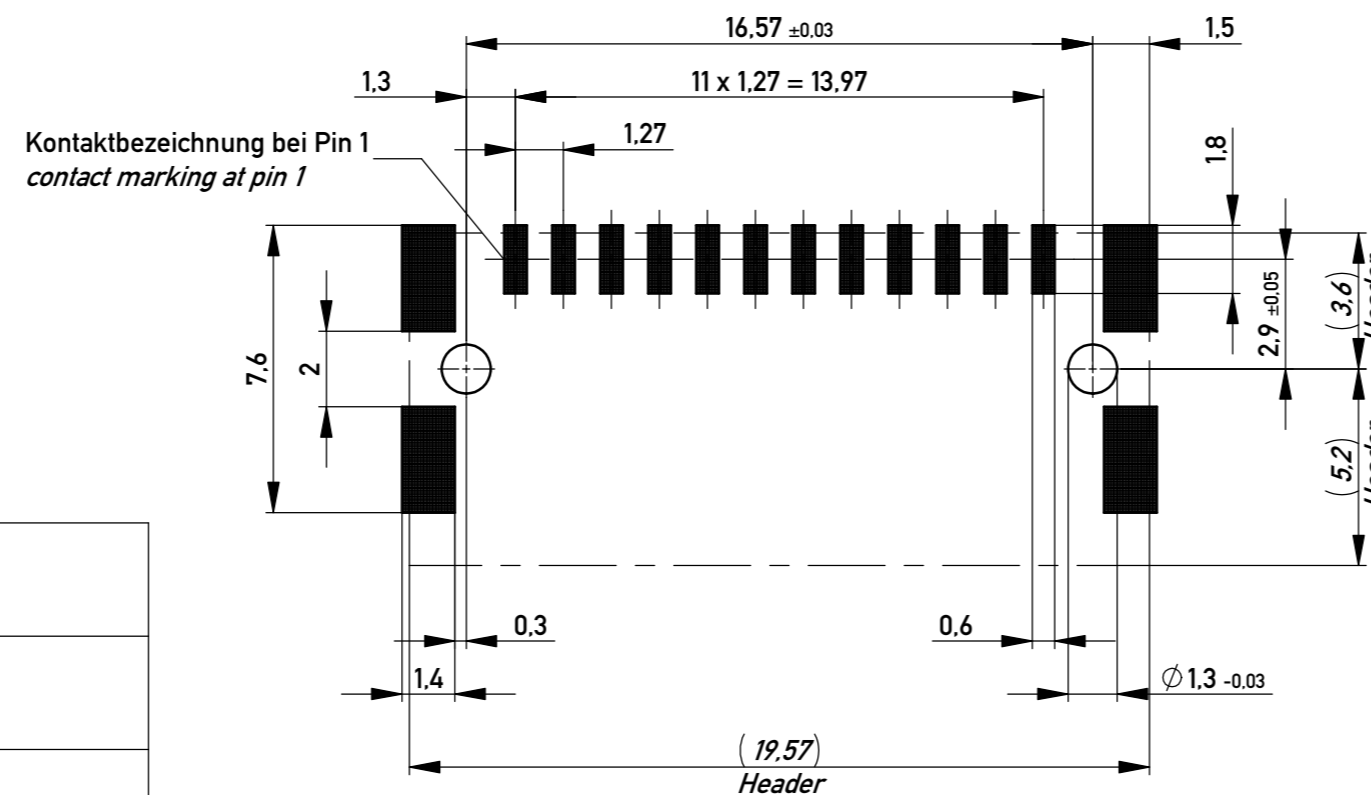

Layoutvorschlag
recommended layout

Anforderungsstufe 1
performance level 1

Kontaktbereich vergoldet
mating area gold plating

Anschlussbereich verzinkt 4-6 µm
terminal area 4-6 µm tin plating

Koplanarität der Anschlüsse ≤ 0.1 mm
coplanarity area of termination ≤ 0.1 mm

504308		rot red	2.25	
504307		grün green	2.25	
504306		blau blue	0.75	
504305		schwarz black	0.75	
Ident-Nr. part-no.	Codierung coding	Farbe colour	A	Bemerkung remark

Information:		Tolerances ISO 2768-FH ISO 8015		Scale 5:1
All rights reserved. Only for Information. To ensure that this is the latest version of this drawing, please contact one of the ERNI companies before using.		Subject to modification without prior notice. Drawing will not be updated.		Designation M 1.27 MCB-A SMT 12-pin
www.ERNI.com		504304		1 A2
b Index	31.07.2018 Date	Class MCBA