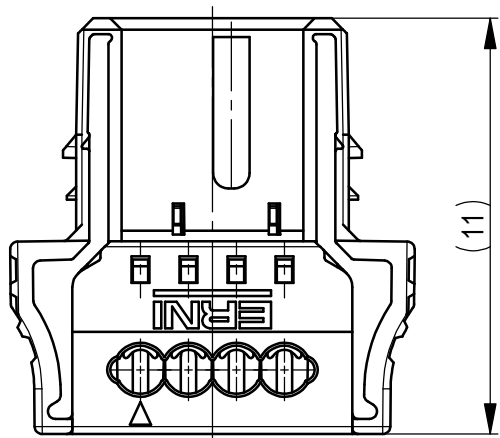

Leitungsführung offen (Anlieferungszustand)  
with opening cable guide mounted (state at time of supply)

Leitungsführung geschlossen  
cable guide pressed on

Verpackt in Tray - tray packaging  
Verpackungseinheit 145 Stück - packaging unit 145 pcs

524424		rot red	1,5	
524423		grün green	1,5	
524422		blau blue	0,5	
524421		schwarz black	0,5	
Ident-Nr. part-no.	Codierung coding	Farbe colour	A	Bemerkung remark

Dimension no.	Tolerances ISO 2768-FH ISO 8015	 All Dimensions in mm	Scale 5:1	
Customer drawing: All rights reserved. Only for Information. To ensure that this is the latest version of this drawing, please contact one of the ERNI companies before using.	Subject to modification without prior notice. Drawing will not be updated.		Material	
ERNI International AG Zürichstrasse 72 8306 Brüttisellen - Zürich Switzerland		MicroBridge Female Cable Outlet 90 IDC Type 2 04pin 0,35mm <sup>2</sup> <b>524420</b>		1 A3
a Index	15.06.2020 Date	Class MCBP		