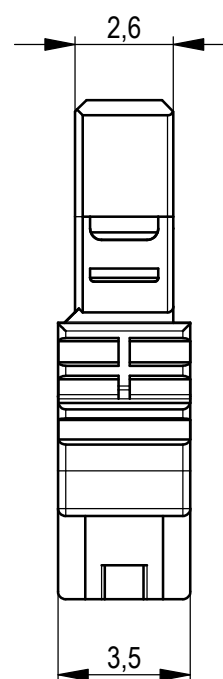

Leitungsführung offen (Anlieferungszustand)  
with opening cable guide mounted (state at time of supply)

Leitungsführung geschlossen  
cable guide pressed on

Verpackt in Tray - tray packaging  
Verpackungseinheit 145 Stück - packaging unit 145 pcs

524424		rot red	1,5	
524423		grün green	1,5	
524422		blau blue	0,5	
524421		schwarz black	0,5	
Ident-Nr. part-no.	Codierung coding	Farbe colour	A	Bemerkung remark

Dimension no.	Tolerances ISO 2768-FH ISO 8015	 All Dimensions in mm	Scale 5:1	
Customer drawing: All rights reserved. Only for Information. To ensure that this is the latest version of this drawing, please contact one of the ERNI companies before using.	Subject to modification without prior notice. Drawing will not be updated.		Material	
ERNI International AG Zürichstrasse 72 8306 Brüttisellen - Zürich Switzerland		MicroBridge Female Cable Outlet 90 IDC Type 2 04pin 0,35mm <sup>2</sup> <b>524420</b>		1 A3
a Index	15.06.2020 Date	Class MCBP		