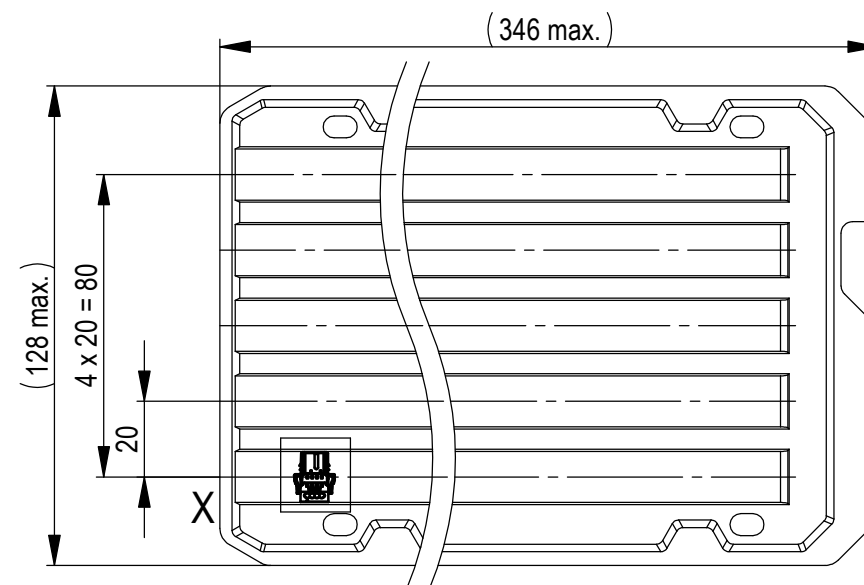

Leitungsführung offen (Anlieferungszustand)  
with opening cable guide mounted (state at time of supply)

Leitungsführung geschlossen  
cable guide pressed on

Verpackt in Tray - tray packaging  
Verpackungseinheit 145 Stück - packaging unit 145 pcs

524424		rot red	1,5	
524423		grün green	1,5	
524422		blau blue	0,5	
524421		schwarz black	0,5	
Ident-Nr. part-no.	Codierung coding	Farbe colour	A	Bemerkung remark

Dimension no.	Tolerances ISO 2768-FH ISO 8015	 All Dimensions in mm	Scale 5:1	
Customer drawing: All rights reserved. Only for Information. To ensure that this is the latest version of this drawing, please contact one of the ERNI companies before using.	Subject to modification without prior notice. Drawing will not be updated.		Material	
ERNI International AG Zürichstrasse 72 8306 Brüttisellen - Zürich Switzerland		MicroBridge Female Cable Outlet 90 IDC Type 2 04pin 0,35mm <sup>2</sup> <b>524420</b>		1 A3
a Index	15.06.2020 Date	Class MCBP		