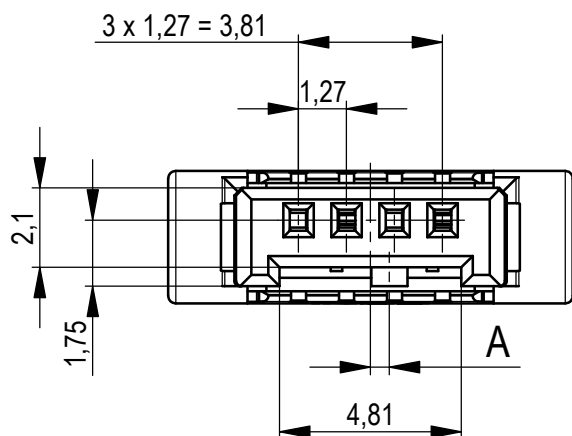

Weitergabe sowie Vervielfältigung dieses Dokuments, Verwertung und Mitteilung seines Inhalts sind verboten, soweit nicht ausdrücklich gestattet. Zuwiderhandlungen verpflichten zu Schadenersatz. Alle Rechte für den Fall der Patent-, Gebrauchsmuster- oder Geschmacksmustererhaltung vorbehalten. The reproduction, distribution and utilization of this document as well as the communication of its contents to others without express authorization is prohibited. Offenders will be held liable for the payment of damages. All rights reserved in the event of the grant of a patent, utility model or design.

524424		rot red	1,5	
524423		grün green	1,5	
524422		blau blue	0,5	
524421		schwarz black	0,5	
Ident-Nr. part-no.	Codierung coding	Farbe colour	A	Bemerkung remark

Dimension no.	Tolerances ISO 2768-FH ISO 8015	 All Dimensions in mm	Scale 5:1	
Customer drawing: All rights reserved. Only for Information. To ensure that this is the latest version of this drawing, please contact one of the ERNI companies before using.	Subject to modification without prior notice. Drawing will not be updated.		Material	
ERNI International AG Zürichstrasse 72 8306 Brüttisellen - Zürich Switzerland		MicroBridge Female Cable Outlet 90 IDC Type 2 04pin 0,35mm² 524420		1 A3
a Index	15.06.2020 Date	Class MCBP