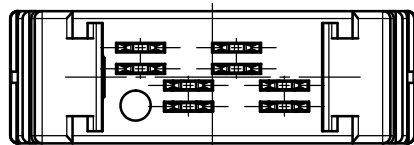

Leitungsführung offen (Anlieferungszustand)  
with opening cable guide mounted (state at time of supply)

Leitungsführung geschlossen  
cable guide pressed on

Verpackt in Tray - tray packaging  
Verpackungseinheit 145 Stück - packaging unit 145 pcs

524424		rot red	1,5	
524423		grün green	1,5	
524422		blau blue	0,5	
524421		schwarz black	0,5	
Ident-Nr. part-no.	Codierung coding	Farbe colour	A	Bemerkung remark

Dimension no.	Tolerances ISO 2768-FH ISO 8015	 All Dimensions in mm	Scale 5:1	
Customer drawing: All rights reserved. Only for Information. To ensure that this is the latest version of this drawing, please contact one of the ERNI companies before using.	Subject to modification without prior notice. Drawing will not be updated.		Material	
ERNI International AG Zürichstrasse 72 8306 Brüttisellen - Zürich Switzerland		MicroBridge Female Cable Outlet 90 IDC Type 2 04pin 0,35mm <sup>2</sup> <b>524420</b>		1 A3
a Index	15.06.2020 Date	Class MCBP		