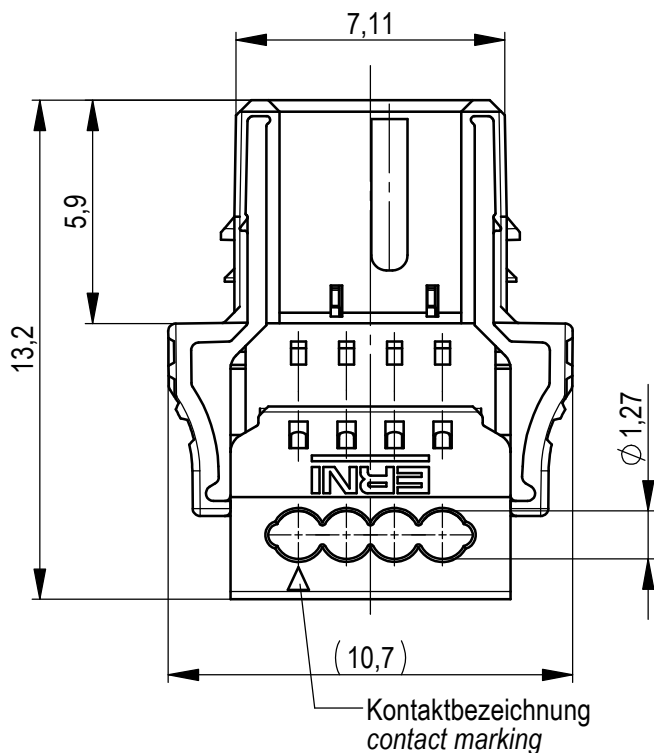

Leitungsführung offen (Anlieferungszustand)  
with opening cable guide mounted (state at time of supply)

Leitungsführung geschlossen  
cable guide pressed on

Verpackt in Tray - tray packaging  
Verpackungseinheit 145 Stück - packaging unit 145 pcs

524424		rot red	1,5	
524423		grün green	1,5	
524422		blau blue	0,5	
524421		schwarz black	0,5	
Ident-Nr. part-no.	Codierung coding	Farbe colour	A	Bemerkung remark

Dimension no.	Tolerances ISO 2768-FH ISO 8015	 All Dimensions in mm	Scale 5:1	
Customer drawing: All rights reserved. Only for Information. To ensure that this is the latest version of this drawing, please contact one of the ERNI companies before using.	Subject to modification without prior notice. Drawing will not be updated.		Material	
ERNI International AG Zürichstrasse 72 8306 Brüttisellen - Zürich Switzerland		MicroBridge Female Cable Outlet 90 IDC Type 2 04pin 0,35mm <sup>2</sup> <b>524420</b>		1 A3
a Index	15.06.2020 Date	Class MCBP		