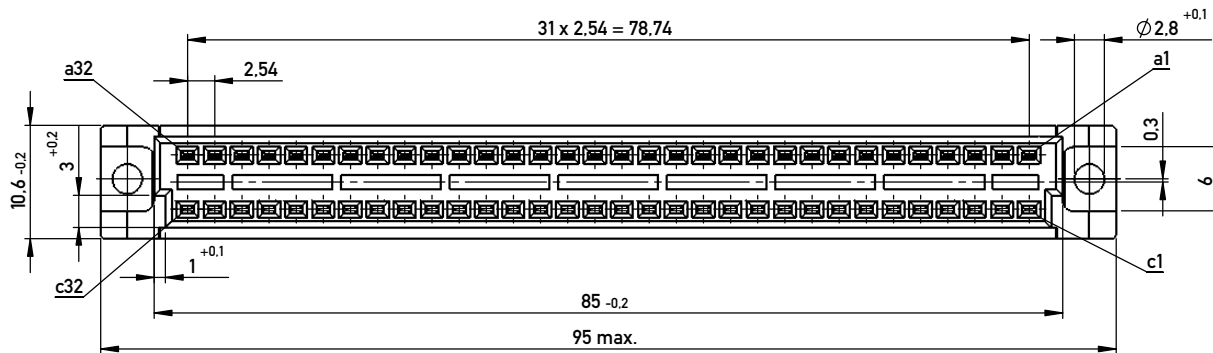

Drahtführung verpresst