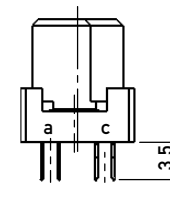

ohne Drahtführung dargestellt

Drahtführung verpresst