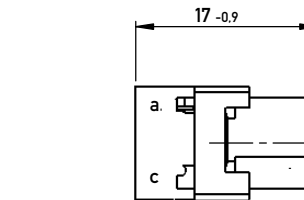

ohne Drahtführung dargestellt

Drahtführung verpresst