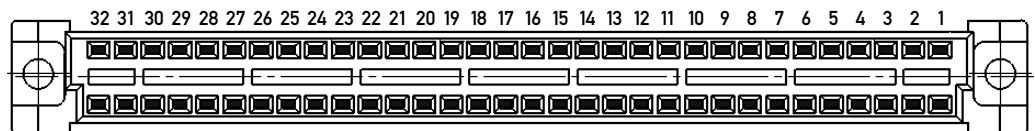

Bestückungsplan / contact layout

■ bestückt / assembled