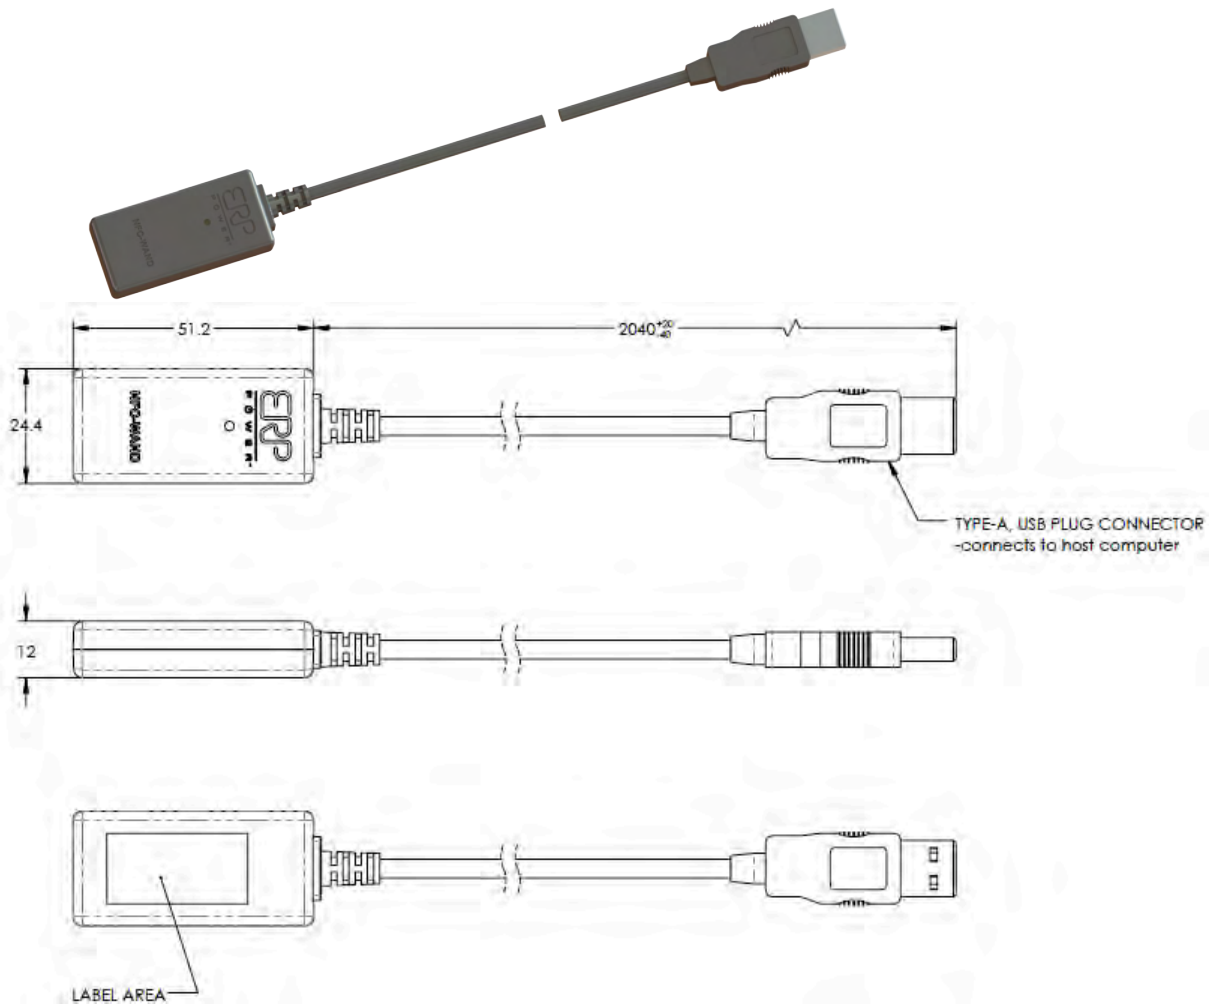

NFC Wand for use with ERP Programmable LED Drivers

APPLICATIONS

- For use with ERP programmable drivers using NFC programming: CNB, VZM, DAL series
- Order using part number NFC_WAND

LABEL

CHINA Operations