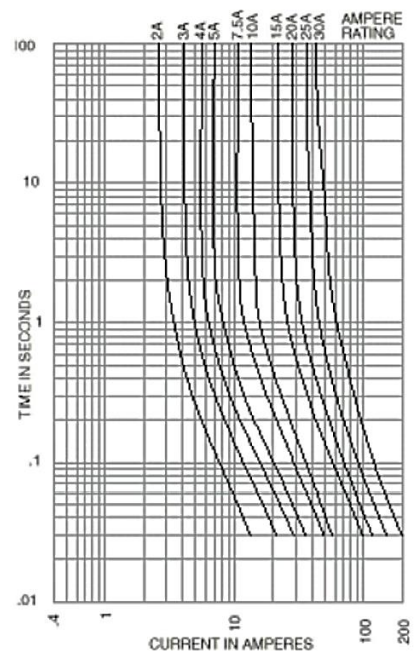

I-t Charakteristik / Characteristics