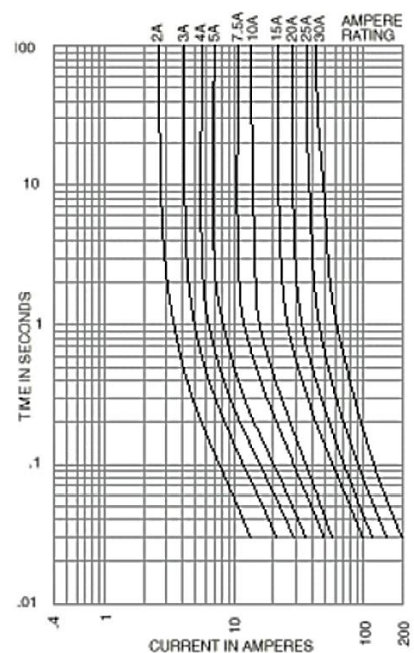

I-t Charakteristik / Characteristics