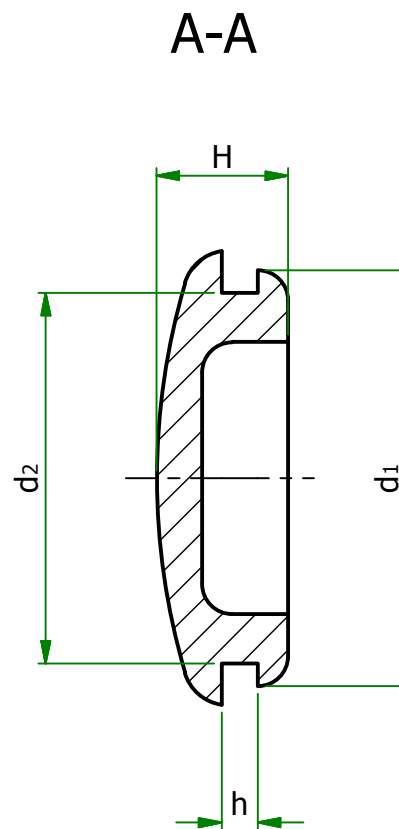

# UNCONTROLLED

Item	D	d1	d2	H	h
1036527 (11239)	38.2	35.4	31.5	7.0	0.8

### UNLESS OTHERWISE STATED

ALL DIMENSIONS IN mm				DO NOT SCALE	
LINEAR TOLERANCE				THIRD ANGLE PROJECTION	
SIZE	(0)	(0.0)	(0.00)	 ANGULAR TOLERANCE ±0.5 DEGREES UNSPECIFIED RADII 0.25mm DRAFT ANGLE 0.5 DEGREES	
0-10mm	±0.5	±0.15	±0.10		
10-30mm	±0.5	±0.20	±0.15		
30-50mm	±0.5	±0.30	±0.20		
50-100mm	±0.8	±0.50	±0.25		
100-200mm	±1.5	±0.80	±0.40		
200-300mm	±2.0	±1.20	±0.80		
300-500mm	±3.0	±2.00	±1.00		
+500mm	±5.0	±3.00	±1.50		