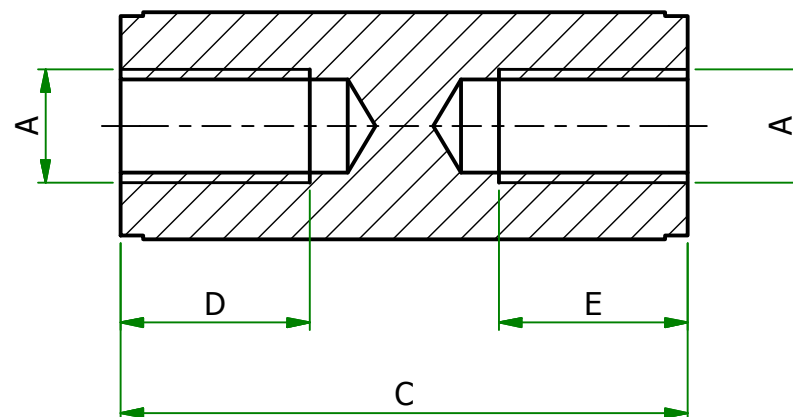

C-C (5 : 1)

UNCONTROLLED

UNLESS OTHERWISE STATED

ALL DIMENSIONS IN mm				DO NOT SCALE	
LINEAR TOLERANCE				THIRD ANGLE PROJECTION	
SIZE	(0)	(0.0)	(0.00)		
0-10mm	±0.5	±0.15	±0.10		
10-30mm	±0.5	±0.20	±0.15		
30-50mm	±0.5	±0.30	±0.20		
50-100mm	±0.8	±0.50	±0.25		
100-200mm	±1.5	±0.80	±0.40		
200-300mm	±2.0	±1.20	±0.80		
300-500mm	±3.0	±2.00	±1.00	ANGULAR TOLERANCE ±0.5 DEGREES	
+500mm	±5.0	±3.00	±1.50	UNSPECIFIED RADII 0.25mm	
				DRAFT ANGLE 0.5 DEGREES	