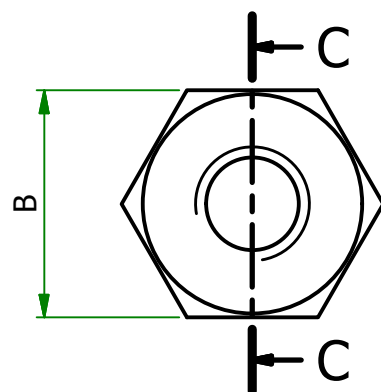

C-C (5 : 1)

UNCONTROLLED

UNLESS OTHERWISE STATED

ALL DIMENSIONS IN mm				DO NOT SCALE	
LINEAR TOLERANCE				THIRD ANGLE PROJECTION	
SIZE	(0)	(0.0)	(0.00)		
0-10mm	±0.5	±0.15	±0.10		
10-30mm	±0.5	±0.20	±0.15		
30-50mm	±0.5	±0.30	±0.20		
50-100mm	±0.8	±0.50	±0.25		
100-200mm	±1.5	±0.80	±0.40		
200-300mm	±2.0	±1.20	±0.80		
300-500mm	±3.0	±2.00	±1.00	ANGULAR TOLERANCE ±0.5 DEGREES	
+500mm	±5.0	±3.00	±1.50	UNSPECIFIED RADII 0.25mm	
				DRAFT ANGLE 0.5 DEGREES	