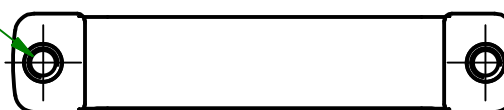

THREAD SIZE

UNCONTROLLED

| Item | w | W | T | H | h | Thread Siz |
|--------|-------|-------|------|------|------|------------|
| 462232 | 117.0 | 133.0 | 26.0 | 40.0 | 32.0 | M5X9 |

UNLESS OTHERWISE STATED