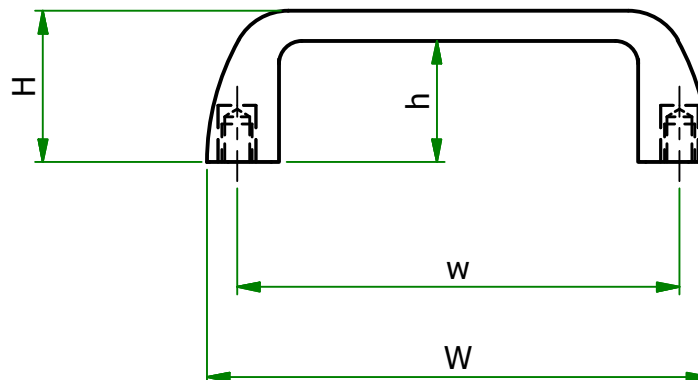

THREAD SIZE

UNCONTROLLED

| Item | w | W | T | H | h | Thread Siz |
|--------|-------|-------|------|------|------|------------|
| 462232 | 117.0 | 133.0 | 26.0 | 40.0 | 32.0 | M5X9 |

UNLESS OTHERWISE STATED