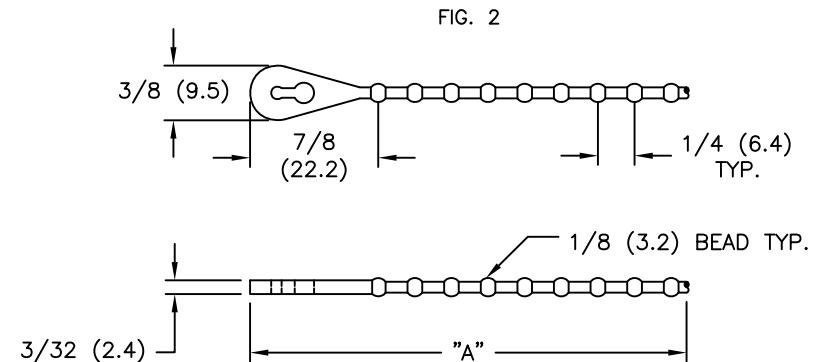

PART NO.	LENGTH "A" APPROX.	*MAX. BUNDLE DIA. REF.	MATERIAL: POLYPROPYLENE (RMS-10); COLOR: RED (-RD)	MATERIAL: POLYPROPYLENE (RMS-10); COLOR: YELLOW (-YL)	MATERIAL: POLYPROPYLENE (RMS-10); COLOR: BLUE (-BL)	MATERIAL: POLYPROPYLENE (RMS-10); COLOR: BLACK (-BK)	MATERIAL: NYLON 6/6 (RMS-01); COLOR: NATURAL AND BLACK	FIGURE NO.
BT-2	2.50 [63.5]	9/16 [14.3]	STANDARD	STANDARD	STANDARD	SPECIAL	SPECIAL	1
BT-4	4.00 [101.6]	1.00 [25.4]				STANDARD	STANDARD	
BT-5	5.00 [127]	1-1/4 [31.8]				SPECIAL	STANDARD	2
BT-6	6.00 [152.4]	1-3/4 [44.5]						
BT-8	8.75 [222.3]	2-3/8 [60.3]						
BT-10	10.75 [273.1]	3-1/8 [85.7]						
BT-12	12.75 [323.9]	3-5/8 [92.1]						

* ALL MAX. BUNDLE DIA. NEED 3 BEADS ENGAGEMENT.

D	SEE CO 200695	SK 07.26.11
C	SEE ECN #1089 FOR CHANGES	SK 11/01/05
B	ADDED DIM. .06 TO FIG. 1, RMS NO. TO MAT'L NOTE AND CHANGED FILE NO.	SM 08.03.01
A	MAX. BUNDLE DIA. ADDED	J.L. 9.17.97
REV	DESCRIPTION	ENGR DATE

TITLE: BEADED TIES				DWG IN IN (MM)	
TOLERANCES UNLESS NOTED .XX=±.010 .XXX=±.005 FRAC=±1/64 ANG=±1°	FILE # BT	DWN: JB/PB	APP:	FINAL	
	MAT'L: SEE TABLE	DT: 11-07-95	DT:	PART #	PRINT TYPE
	RE: RICHCO, INC.	RICHCO INC. PO BOX 804238, CHICAGO, 60680 (773) 539-4060		SEE TABLE	CA