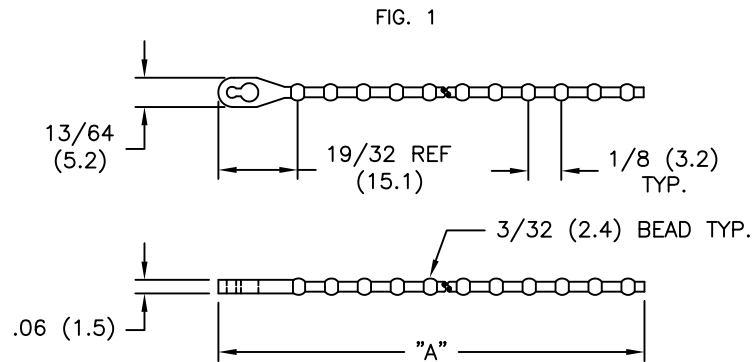

PART NO.	LENGTH "A" APPROX.	*MAX. BUNDLE DIA. REF.	MATERIAL: POLYPROPYLENE (RMS-10); COLOR: RED (-RD)	MATERIAL: POLYPROPYLENE (RMS-10); COLOR: YELLOW (-YL)	MATERIAL: POLYPROPYLENE (RMS-10); COLOR: BLUE (-BL)	MATERIAL: POLYPROPYLENE (RMS-10); COLOR: BLACK (-BK)	MATERIAL: NYLON 6/6 (RMS-01); COLOR: NATURAL AND BLACK	FIGURE NO.
BT-2	2.50 [63.5]	9/16 [14.3]	STANDARD	STANDARD	STANDARD	SPECIAL	SPECIAL	1
BT-4	4.00 [101.6]	1.00 [25.4]				STANDARD	STANDARD	
BT-5	5.00 [127]	1-1/4 [31.8]				SPECIAL	STANDARD	2
BT-6	6.00 [152.4]	1-3/4 [44.5]						
BT-8	8.75 [222.3]	2-3/8 [60.3]						
BT-10	10.75 [273.1]	3-1/8 [85.7]						
BT-12	12.75 [323.9]	3-5/8 [92.1]						

* ALL MAX. BUNDLE DIA. NEED 3 BEADS ENGAGEMENT.

D	SEE CO 200695	SK 07.26.11
C	SEE ECN #1089 FOR CHANGES	SK 11/01/05
B	ADDED DIM. .06 TO FIG. 1, RMS NO. TO MAT'L NOTE AND CHANGED FILE NO.	SM 08.03.01
A	MAX. BUNDLE DIA. ADDED	J.L. 9.17.97
REV	DESCRIPTION	ENGR DATE

TITLE: BEADED TIES				DWG IN IN (MM)	
TOLERANCES UNLESS NOTED .XX=±.010 .XXX=±.005 FRAC=±1/64 ANG=±1°	FILE # BT	DWN: JB/PB	APP:	FINAL	
	MAT'L: SEE TABLE	DT: 11-07-95	DT:	PART #	PRINT TYPE
	RE: RICHCO, INC.	RICHCO INC. PO BOX 804238, CHICAGO, 60680 (773) 539-4060		SEE TABLE	CA