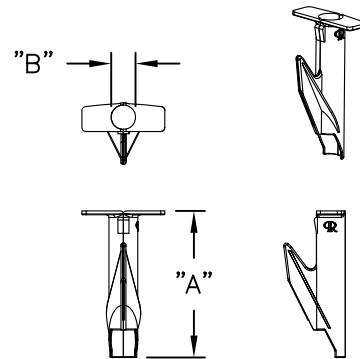

PART NO.	"A" REF.	MAX. BUNDLE DIA. "B"	TO BE USED WITH	FIGURE NO.
CAT-05-PP-BL	2.09 (53)	.24 (6)	SHR-05-YYY*	2
CAT-08-PP	2.80 (71)	.37 (9.5)	SHR-08-YYY*	1
CAT-15-PP	3.19 (81)	.63 (16)	SHR-15-YYY*	
CAT-20-PP	3.94 (100)	.79 (20)	SHR-20-YYY*	
CAT-25-PP	4.45 (113)	.96 (24.5)	SHR-25-YYY*	
CAT-32-PP	5.67 (144)	1.22 (31)	SHR-32-YYY*	

*YYY-SHR MATERIAL

FIGURE 1.
MATERIAL: A) GUIDE BODY: -POLYPROPYLENE (RMS-268); COLOR: ORANGE.
B) CABLE HOLDER - POLYACETAL (RMS-267), COLOR: WHITE

FIGURE 2.
MATERIAL: POLYPROPYLENE (RMS-150); COLOR: BLUE.

NOTES:

- FIGURE 1. TOOL AVAILABLE IN BULK PACKAGES OF 100/BOX. TO ORDER ADD "-BU" TO THE PART NO.
- CAT-20, "-25" AND "-32" AVAILABLE IN GLASS FILLED NYLON (RMS-253) FOR HEAVY DUTY APPLICATION. TO ORDER, REPLACE "-PP" WITH "-IX"; COLOR: BLUE.