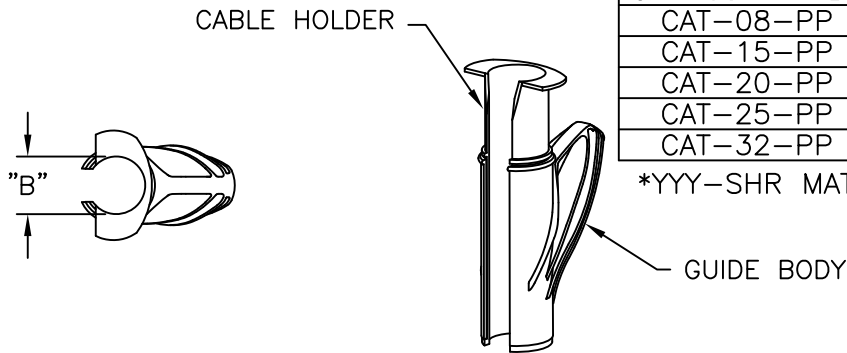

PART NO.	"A" REF.	MAX. BUNDLE DIA. "B"	TO BE USED WITH	FIGURE NO.
CAT-05-PP-BL	2.09 (53)	.24 (6)	SHR-05-YYY*	2
CAT-08-PP	2.80 (71)	.37 (9.5)	SHR-08-YYY*	1
CAT-15-PP	3.19 (81)	.63 (16)	SHR-15-YYY*	
CAT-20-PP	3.94 (100)	.79 (20)	SHR-20-YYY*	
CAT-25-PP	4.45 (113)	.96 (24.5)	SHR-25-YYY*	
CAT-32-PP	5.67 (144)	1.22 (31)	SHR-32-YYY*	

*YYY-SHR MATERIAL

FIGURE 1.
MATERIAL: A) GUIDE BODY: -POLYPROPYLENE (RMS-268); COLOR: ORANGE.
B) CABLE HOLDER - POLYACETAL (RMS-267), COLOR: WHITE

FIGURE 2.
MATERIAL: POLYPROPYLENE (RMS-150); COLOR: BLUE.

NOTES:

- FIGURE 1. TOOL AVAILABLE IN BULK PACKAGES OF 100/BOX. TO ORDER ADD "-BU" TO THE PART NO.
- CAT-20, "-25" AND "-32" AVAILABLE IN GLASS FILLED NYLON (RMS-253) FOR HEAVY DUTY APPLICATION. TO ORDER, REPLACE "-PP" WITH "-IX"; COLOR: BLUE.