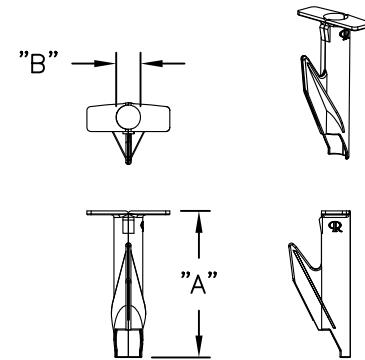

PART NO.	"A" REF.	MAX. BUNDLE DIA. "B"	TO BE USED WITH	FIGURE NO.
CAT-05-PP-BL	2.09 (53)	.24 (6)	SHR-05-YYY*	2
CAT-08-PP	2.80 (71)	.37 (9.5)	SHR-08-YYY*	1
CAT-15-PP	3.19 (81)	.63 (16)	SHR-15-YYY*	
CAT-20-PP	3.94 (100)	.79 (20)	SHR-20-YYY*	
CAT-25-PP	4.45 (113)	.96 (24.5)	SHR-25-YYY*	
CAT-32-PP	5.67 (144)	1.22 (31)	SHR-32-YYY*	

*YYY-SHR MATERIAL

FIGURE 1.
MATERIAL: A) GUIDE BODY: -POLYPROPYLENE (RMS-268); COLOR: ORANGE.
B) CABLE HOLDER - POLYACETAL (RMS-267), COLOR: WHITE

FIGURE 2.
MATERIAL: POLYPROPYLENE (RMS-150); COLOR: BLUE.

NOTES:

- FIGURE 1. TOOL AVAILABLE IN BULK PACKAGES OF 100/BOX. TO ORDER ADD "-BU" TO THE PART NO.
- CAT-20, "-25" AND "-32" AVAILABLE IN GLASS FILLED NYLON (RMS-253) FOR HEAVY DUTY APPLICATION. TO ORDER, REPLACE "-PP" WITH "-IX"; COLOR: BLUE.