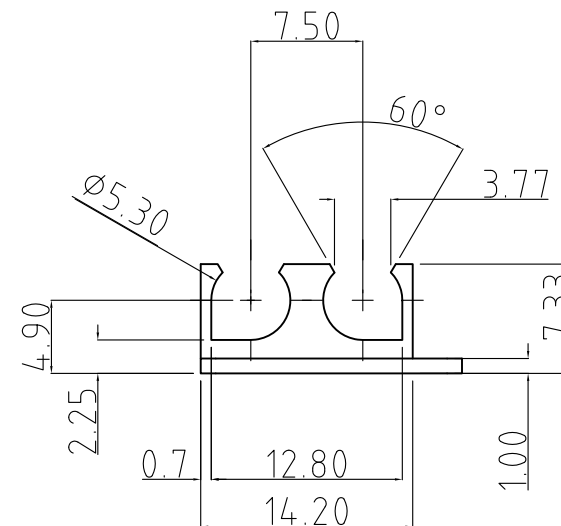

REV	DESCRIPTION	DATE	APPROVED
1	INITIAL ISSUE	290300	
2	Colour added	120201	CN00257
3	MATL. SPEC. CHANGE	20/12/01	CN10