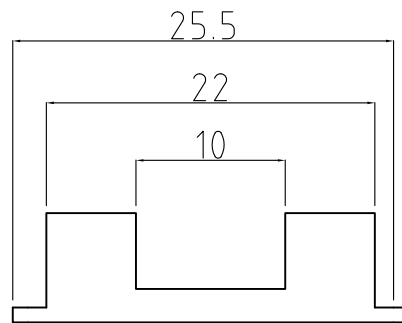

3rd ANG PROJECTION