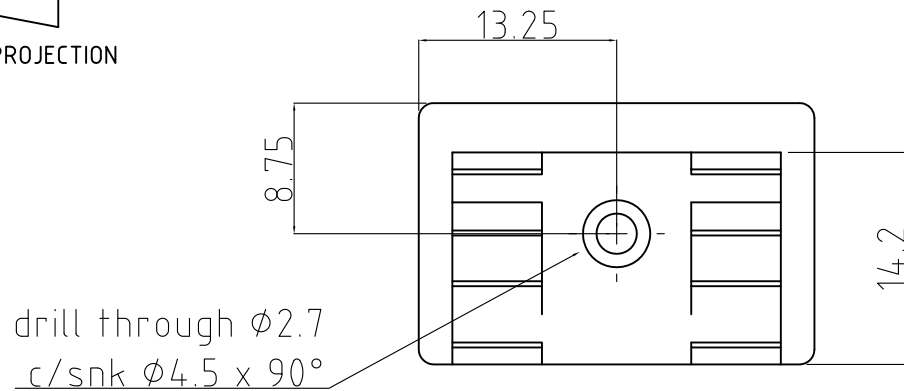

3rd ANG PROJECTION