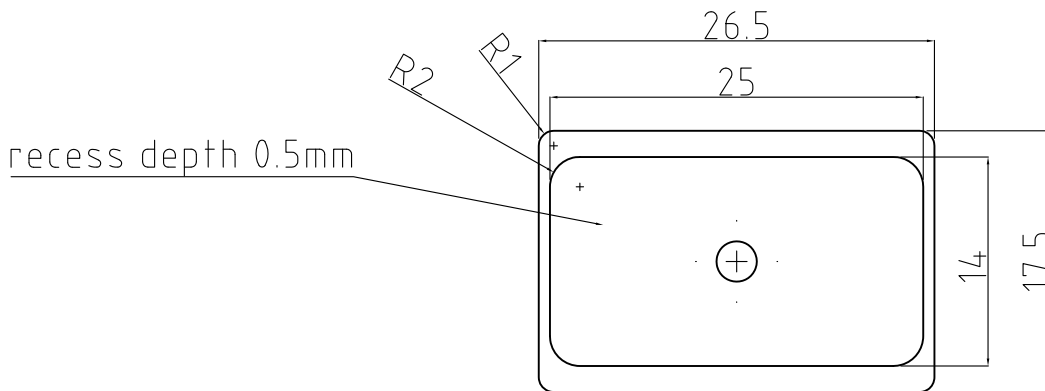

3rd ANG PROJECTION