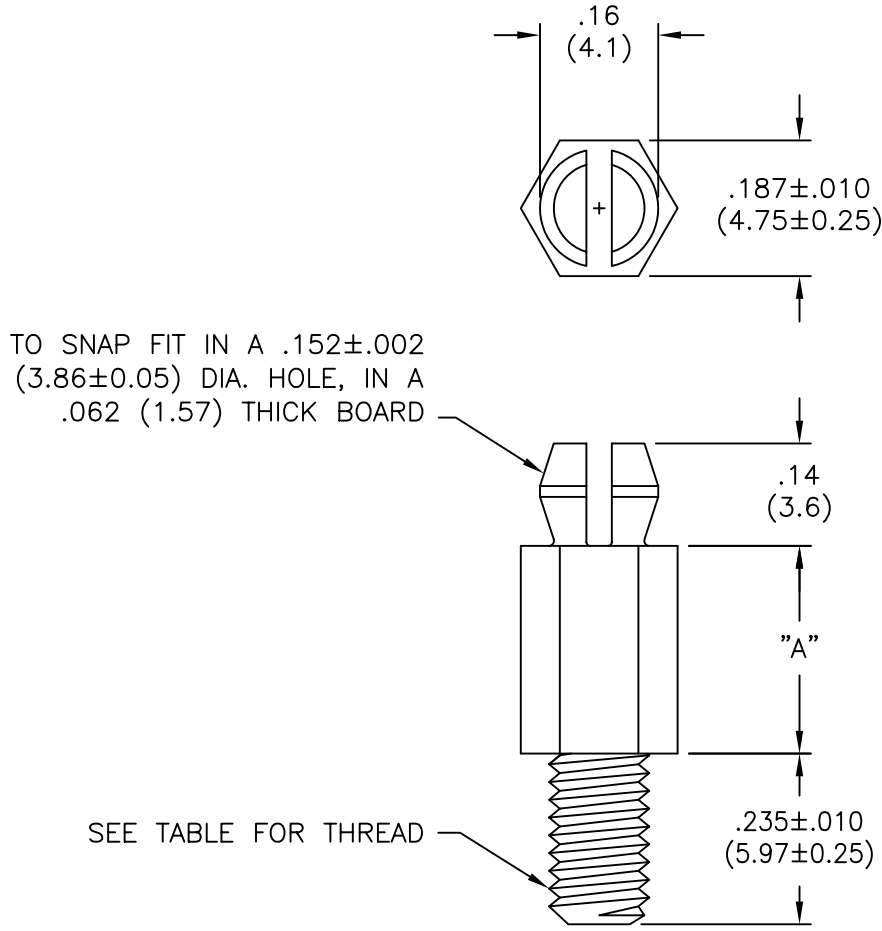

#6-32 THREAD PART NO.	*M3 THREAD PART NO.	*M4 THREAD PART NO.	"A" ±.015(0.4)
HMSP-TM-2-01	HMSP-TM-M3-2-01	HMSP-TM-M4-2-01	1/8 (3.2)
HMSP-TM-3-01	HMSP-TM-M3-3-01	HMSP-TM-M4-3-01	3/16 (4.8)
HMSP-TM-4-01	HMSP-TM-M3-4-01	HMSP-TM-M4-4-01	1/4 (6.4)
HMSP-TM-6-01	HMSP-TM-M3-6-01	HMSP-TM-M4-6-01	3/8 (9.5)
HMSP-TM-8-01	HMSP-TM-M3-8-01	HMSP-TM-M4-8-01	1/2 (12.7)
HMSP-TM-10-01	HMSP-TM-M3-10-01	HMSP-TM-M4-10-01	5/8 (15.9)
HMSP-TM-12-01	HMSP-TM-M3-12-01	HMSP-TM-M4-12-01	3/4 (19.1)
HMSP-TM-14-01	HMSP-TM-M3-14-01	HMSP-TM-M4-14-01	7/8 (22.2)

*PARTS AVAILABLE BY SPECIAL ORDER - NAFTA REGION ONLY

NOTES:

- MATERIAL: NYLON 6/6 (RMS-01).
FLAME RETARDANT NYLON (RMS-19),
AVAILABLE BY SPECIAL ORDER ONLY.
- COLOR: NATURAL.
COLOR BLACK AVAILABLE BY SPECIAL ORDER.

TITLE: HEX MINI SUPPORT POST THREADED MALE

DWG IN
IN (MM)

FINAL

TOLERANCES UNLESS NOTED .XX=±.010 .XXX=±.005 FRAC=±1/64 ANG=1°	FILE # HMSP-TM	DWN: P.B.	APP:	PART # SEE TABLE	PRINT TYPE CA
	MAT'L: SEE NOTES	DT: 06-22-94	DT:		
	RE: RICHCO, INC.	RICHCO INC. PO BOX 804238, CHICAGO, 60680 (773) 539-4060			