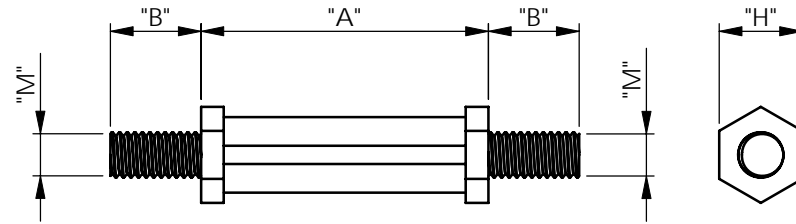

REV.	MODIFICATION.	DATE	DRN
01	PRODUCTION RELEASE	15/12/08	MT

Matl: Nylon 6/6 RMS-172, Colour: Black	"M" Thread	"A" Standoff Height	"B"	"H"
HTSN-M2.5-3-3	M2.5	3 [.12]	6 [.24]	5 [.20]
HTSN-M2.5-5-3		5 [.20]		
HTSN-M2.5-6-3		6 [.24]		
HTSN-M2.5-8-3		8 [.31]		
HTSN-M2.5-10-3		10 [.39]		
HTSN-M2.5-12-3		12 [.47]		
HTSN-M2.5-15-3		15 [.59]		
HTSN-M2.5-20-3		20 [.79]		
HTSN-M3-3-3	M3	3 [.12]	6 [.24]	6 [.24]
HTSN-M3-5-3		5 [.20]		
HTSN-M3-6-3		6 [.24]		
HTSN-M3-8-3		8 [.31]		
HTSN-M3-10-3		10 [.39]		
HTSN-M3-12-3		12 [.47]		
HTSN-M3-15-3		15 [.59]		
HTSN-M3-20-3		20 [.79]		
HTSN-M4-3-3	M4	3 [.12]	6.4 [.25]	6 [.24]
HTSN-M4-5-3		5 [.20]		
HTSN-M4-6-3		6 [.24]		
HTSN-M4-8-3		8 [.31]		
HTSN-M4-10-3		10 [.39]		
HTSN-M4-12-3		12 [.47]		
HTSN-M4-15-3		15 [.59]		
HTSN-M4-20-3		20 [.79]		

ALL DIMENSIONS IN mm
GENERAL TOLERANCES ± 0.25
UNLESS OTHERWISE STATED
1 DECIMAL PLACE \pm
2 DECIMAL PLACES \pm
ANGULAR $\pm 1^\circ$

MATERIAL:
NYLON 6/6 HEAT STABILIZED (RMS-172)

COLOUR:
BLACK

DESCRIPTION:
HEX THREADED STANDOFF

PART No:
SEE TABLE

DRG No:
08-118

NPR No:
GB08-0089

SHEET SIZE A4

DRN
MT

DATE
22/07/08

SCALE
NTS

CHKD
SF