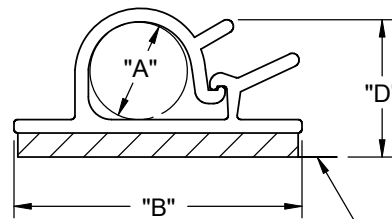

PART NO.	"A" HOLDING CAPACITY	"B"±.015	"C"±.020	"D" REF AT MAX. CAPACITY	FIG NO.
KKL-4-RT	1/4 [6.4]	3/4 [19.7]	3/4 [19.7]	9/16 [14.3]	1
KKL-8-RT	1/2 [12.7]	1 [25.4]	1 [25.4]	27/32 [21.4]	2
KKL-12-RT	3/4 [19.1]			1 [25.4]	

FIG 1.

TYPICAL RELEASE TAB LOCATION

FIG 2.

TYPICAL RELEASE TAB LOCATION

NOTES:

1. MATERIAL: RIGID PVC (RMS-04)
ALSO AVAILABLE IN CLEAR PVC (RMS-32), BY SPECIAL ORDER.
2. COLOR: GRAY.
3. TAPE: 1/16 [1.6] THICK, DOUBLE SIDED ADHESIVE (RMS-15), WHITE LINER.
4. CUSTOM LENGTHS AVAILABLE BY SPECIAL ORDER.
5. COLOR BLACK AVAILABLE BY SPECIAL ORDER ONLY.
TO ORDER ADD SUFFIX "-BK" TO THE PART NO.