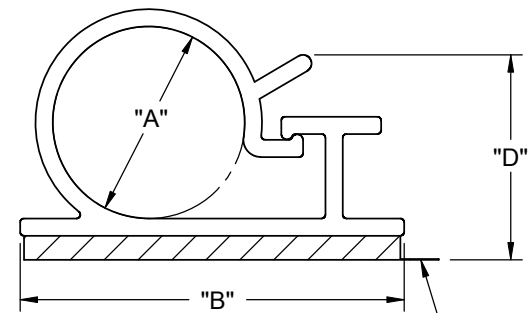

PART NO.	"A" HOLDING CAPACITY	"B"±.015	"C"±.020	"D" REF AT MAX. CAPACITY	FIG NO.
KKL-4-RT	1/4 [6.4]	3/4 [19.7]	3/4 [19.7]	9/16 [14.3]	1
KKL-8-RT	1/2 [12.7]	1 [25.4]	1 [25.4]	27/32 [21.4]	2
KKL-12-RT	3/4 [19.1]			1 [25.4]	

FIG 1.

TYPICAL RELEASE TAB LOCATION

FIG 2.

TYPICAL RELEASE TAB LOCATION

NOTES:

1. MATERIAL: RIGID PVC (RMS-04)
ALSO AVAILABLE IN CLEAR PVC (RMS-32), BY SPECIAL ORDER.
2. COLOR: GRAY.
3. TAPE: 1/16 [1.6] THICK, DOUBLE SIDED ADHESIVE (RMS-15), WHITE LINER.
4. CUSTOM LENGTHS AVAILABLE BY SPECIAL ORDER.
5. COLOR BLACK AVAILABLE BY SPECIAL ORDER ONLY.
TO ORDER ADD SUFFIX "-BK" TO THE PART NO.