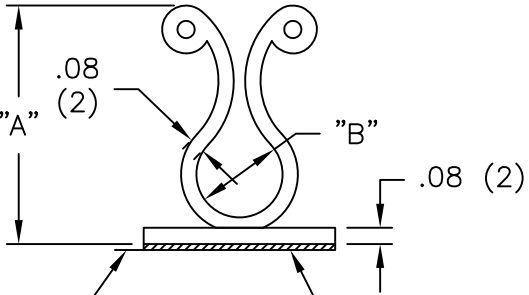

PART NO. W/ADHESIVE	"A" REF.	"B" BUNDLE DIA. RANGE
KLB-350A-RT	1.07 (27.2)	.30-.40 (7.6-10.1)
KLB-450A-RT	1.23 (31.2)	.40-.50 (10.1-12.7)
KLB-750A-RT	1.58 (40.1)	.70-.80 (17.8-20.3)

TYPICAL RELEASE TAB LOCATION

1/32 (0.8) THICK, DOUBLE SIDED ADHESIVE TAPE

NOTES:

1. MATERIAL: NYLON 6/6 (RMS-01).  
FLAME RETARDANT, NYLON (RMS-19),  
AVAILABLE BY SPECIAL ORDER ONLY.
2. COLOR: NATURAL.
3. ACRYLIC ADHESIVE TAPE (RMS-15), WHITE LINER.  
RUBBER ADHESIVE TAPE (RMS-102), BLUE LINER,  
AVAILABLE BY SPECIAL ORDER ONLY.  
TO ORDER USE KLB-XXXXA1-RT.