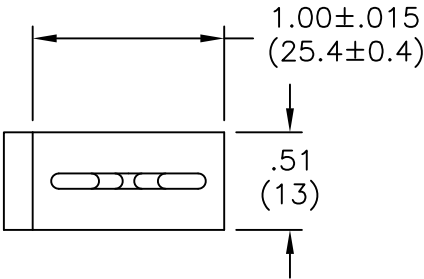

PART NO. W/ADHESIVE	"A" REF.	"B" BUNDLE DIA. RANGE
KLB-350A-RT	1.07 (27.2)	.30-.40 (7.6-10.1)
KLB-450A-RT	1.23 (31.2)	.40-.50 (10.1-12.7)
KLB-750A-RT	1.58 (40.1)	.70-.80 (17.8-20.3)

TYPICAL RELEASE TAB LOCATION

1/32 (0.8) THICK, DOUBLE SIDED ADHESIVE TAPE

NOTES:

1. MATERIAL: NYLON 6/6 (RMS-01).  
FLAME RETARDANT, NYLON (RMS-19),  
AVAILABLE BY SPECIAL ORDER ONLY.
2. COLOR: NATURAL.
3. ACRYLIC ADHESIVE TAPE (RMS-15), WHITE LINER.  
RUBBER ADHESIVE TAPE (RMS-102), BLUE LINER,  
AVAILABLE BY SPECIAL ORDER ONLY.  
TO ORDER USE KLB-XXXXA1-RT.