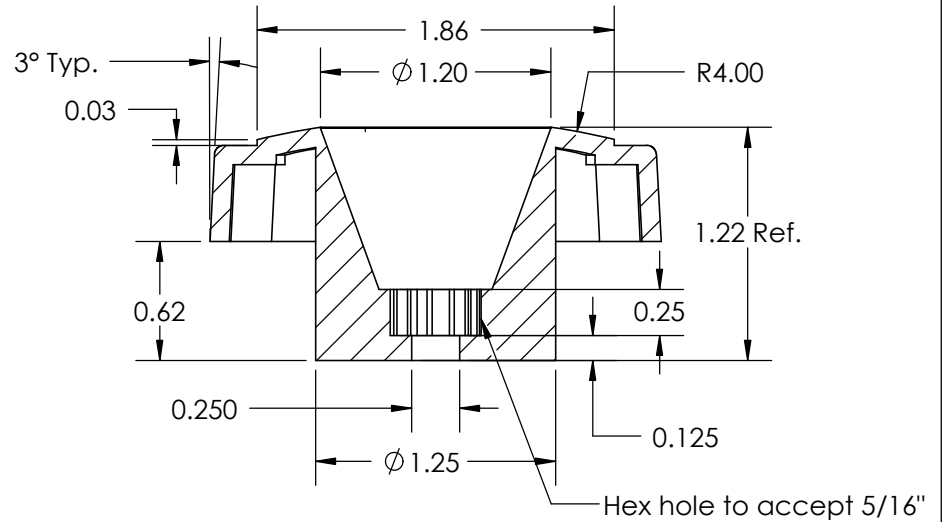

DETAIL J
SCALE 2 : 1

DETAIL T
SCALE 2 : 1

SECTION A-A

FOR CUSTOMER APPROVAL ONLY		REV	BY	DATE	COMMENT	DIMENSIONS ARE IN INCHES TOLERANCES FRACTIONAL ± TWO PLACE DECIMAL ± 0.03 THREE PLACE DECIMAL ± 0.010 UNLESS OTHERWISE NOTED	DRAWN	GCC		
NAME:	0	LQR	03/09/09	RELEASE DATE			APPROVED	LQR		PART NAME 2.38" Fluted knob, Hex Hole to Accept 1/4"
	1	JBA	07/18/13	Changed Hex Specification			DATE	04/20/2015		
	2	GCC	04/20/15	Changed Hex Specifications			COMMENTS			
TITLE:										
DATE:	PROPRIETARY AND CONFIDENTIAL THE INFORMATION CONTAINED IN THIS DRAWING IS THE SOLE PROPERTY OF INNOVATIVE COMPONENTS. ANY REPRODUCTION IN PART OR AS A WHOLE WITHOUT THE WRITTEN PERMISSION OF INNOVATIVE COMPONENTS IS PROHIBITED.					KNOB MATERIAL Polypropylene, Black	INSERT MATERIAL		PART NUMBER	DRAWING NUMBER
SIGNATURE:						KNOB FINISH	INSERT FINISH		KNH1-HEXF6-----	04-15-15 R2
						INSERT PART NUMBER	INSERT FINISH		SCALE 1:1	SHEET 1 OF 1