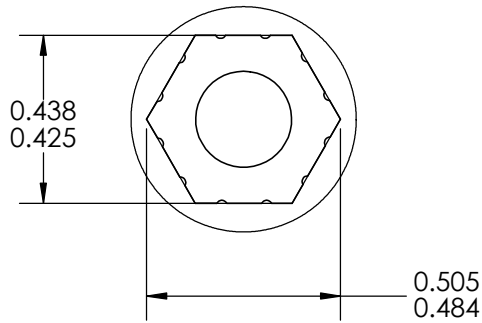

DETAIL J
SCALE 2 : 1

DETAIL T
SCALE 2 : 1

SECTION A-A

FOR CUSTOMER APPROVAL ONLY		REV	BY	DATE	COMMENT	DIMENSIONS ARE IN INCHES TOLERANCES FRACTIONAL ± TWO PLACE DECIMAL ± 0.03 THREE PLACE DECIMAL ± 0.010 UNLESS OTHERWISE NOTED	DRAWN	GCC		
NAME:	0	LQR	03/09/09	RELEASE DATE			APPROVED	LQR		PART NAME 2.38" Fluted knob, Hex Hole to Accept 1/4"
	1	JBA	07/18/13	Changed Hex Specification			DATE	04/20/2015		
	2	GCC	04/20/15	Changed Hex Specifications			COMMENTS			
TITLE:										
DATE:	PROPRIETARY AND CONFIDENTIAL THE INFORMATION CONTAINED IN THIS DRAWING IS THE SOLE PROPERTY OF INNOVATIVE COMPONENTS. ANY REPRODUCTION IN PART OR AS A WHOLE WITHOUT THE WRITTEN PERMISSION OF INNOVATIVE COMPONENTS IS PROHIBITED.					KNOB MATERIAL Polypropylene, Black	INSERT MATERIAL		PART NUMBER	DRAWING NUMBER
SIGNATURE:						KNOB FINISH	INSERT FINISH		KNH1-HEXF6-----	04-15-15 R2
						INSERT PART NUMBER	INSERT FINISH		SCALE 1:1	SHEET 1 OF 1