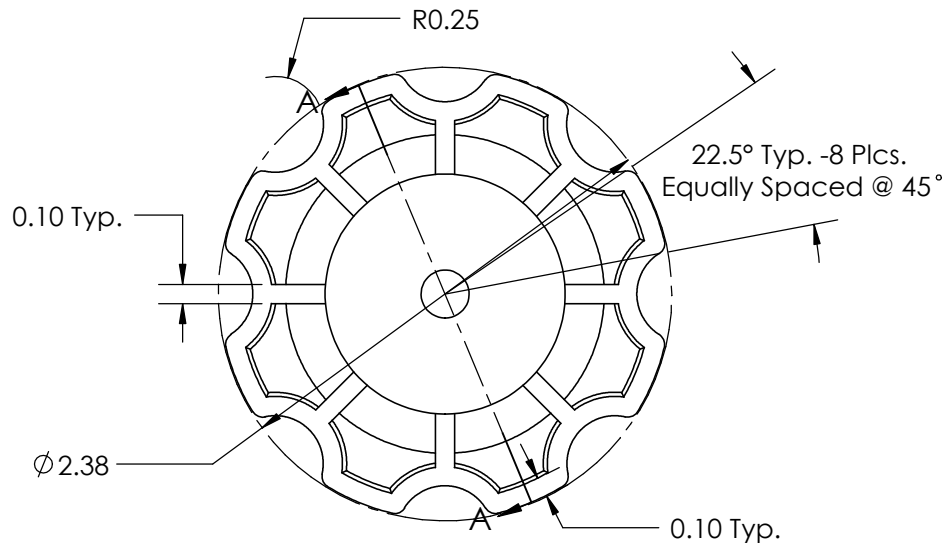

DETAIL J
SCALE 2 : 1

DETAIL T
SCALE 2 : 1

SECTION A-A

FOR CUSTOMER APPROVAL ONLY		REV	BY	DATE	COMMENT	DIMENSIONS ARE IN INCHES TOLERANCES FRACTIONAL ± TWO PLACE DECIMAL ± 0.03 THREE PLACE DECIMAL ± 0.010 UNLESS OTHERWISE NOTED	DRAWN	GCC		
NAME:	0	LQR	03/09/09	RELEASE DATE			APPROVED	LQR		PART NAME 2.38" Fluted knob, Hex Hole to Accept 1/4"
	1	JBA	07/18/13	Changed Hex Specification			DATE	04/20/2015		
	2	GCC	04/20/15	Changed Hex Specifications			COMMENTS			
TITLE:										
DATE:	PROPRIETARY AND CONFIDENTIAL THE INFORMATION CONTAINED IN THIS DRAWING IS THE SOLE PROPERTY OF INNOVATIVE COMPONENTS. ANY REPRODUCTION IN PART OR AS A WHOLE WITHOUT THE WRITTEN PERMISSION OF INNOVATIVE COMPONENTS IS PROHIBITED.					KNOB MATERIAL Polypropylene, Black	INSERT MATERIAL		PART NUMBER	DRAWING NUMBER
SIGNATURE:						KNOB FINISH	INSERT FINISH		KNH1-HEXF6-----	04-15-15 R2
						INSERT PART NUMBER	INSERT FINISH		SCALE 1:1	SHEET 1 OF 1