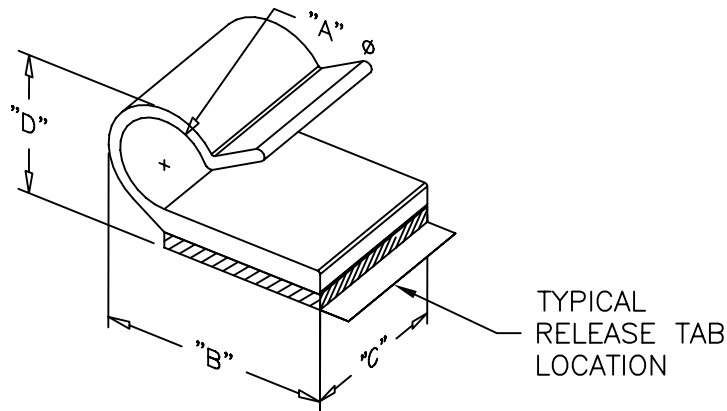

| PART NO. | HOLDING DIAMETER "A" | "B" | "C" ±.02 (0.5) | "D" AT MAX CAPACITY REF. |
|-----------|----------------------|--------------|-------------------|--------------------------|
| MKKJ-2-RT | 1/8 (3.2) | 7/16 (11.1) | 3/8 (9.5) | 15/64 (6.0) |
| MKKJ-3-RT | 3/16 (4.8) | 5/8 (15.9) | 7/16 (11.1) | 21/64 (8.3) |
| MKKJ-4-RT | 1/4 (6.4) | 21/32 (16.7) | 1/2 (12.7) | 13/32 (10.3) |
| MKKJ-5-RT | 5/16 (7.9) | 13/16 (20.6) | 9/16 (14.3) | 31/64 (12.3) |
| MKKJ-6-RT | 3/8 (9.5) | 7/8 (22.2) | 5/8 (15.9) | 9/16 (14.3) |

NOTES:

1. MAT'L: RIGID PVC (RMS-32)
2. COLOR: CLEAR
3. TAPE: 1/32" THICK DOUBLE SIDED ADHESIVE (RMS-15), WHITE LINER.
4. CUSTOM LENGTHS AVAILABLE BY SPECIAL ORDER.

| TITLE: MICRO KWIK-KLIP ,TYPE "J" | | | DWG IN IN(MM) | | FINAL | | PRINT TYPE | |
|----------------------------------|--------------------------------------|--------------|---|--------------|-------|-----------|------------|----|
| E | ADDED NOTE 4 | SJ 03.18.02 | FILE # MKKJ | DWN: S.M. | APP: | PART # | | CA |
| D | COMPLETELY RE-DRAWN & CHANGED FILE # | S.M.12.19.00 | MAT'L: SEE NOTES | DT: 12/19/00 | DT: | SEE TABLE | | |
| C | COMPLETELY REVISED PRINT | JK 12.10.99 | RE: RICHCO, INC. | RICHCO INC. | | | | |
| B | MAT'L WAS RMS-32 | MO 11.3.98 | PO BOX 804238, CHICAGO, 60680 | | | | | |
| A | ADDED ISO TO DWG | JB 12.11.95 | (773) 539-4060 | | | | | |
| REV | DESCRIPTION | ENGR DATE | TOLERANCES UNLESS NOTED .XX=.020 .XXX=.015 FRAC=1/64 ANG=1° | | | | | |