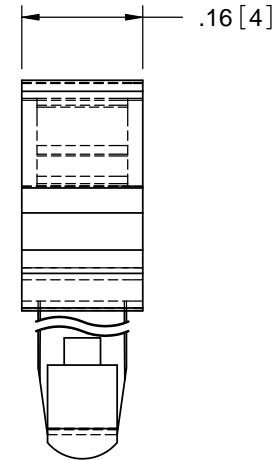

NYLON 6/6 (RMS-01) COLOR: NATURAL PART NO.	FLAME RETARDANT NYLON 6/6 (RMS-19) COLOR: NATURAL PART NO.	"A" REF.	"B" REF.	"C" REF.	"D" REF.	NOMINAL PANEL THICKNESS
*MWSEA1-1-01	*MWSEA1-1-19	.29 (7.3)	.12 (3.0)	.36 (9.1)	.26 (6.7)	.063 (1.6)
MWSEA1-2-01	MWSEA1-2-19	.36 (9.1)	.16 (3.9)	.42 (10.8)	.32 (8.1)	
MWSEA1-3-01	MWSEA1-3-19	.44 (11.2)	.24 (6.0)	.47 (12.0)	.36 (9.1)	
MWSEA1-4-01	MWSEA1-4-19	.51 (13.0)	.30 (7.7)			
*MWSEA1-1-1-01	*MWSEA1-1-1-19	.29 (7.3)	.12 (3.0)	.36 (9.1)	.26 (6.7)	.093 (2.36)
MWSEA1-1-2-01	MWSEA1-1-2-19	.36 (9.1)	.16 (3.9)	.42 (10.8)	.32 (8.1)	
MWSEA1-1-3-01	MWSEA1-1-3-19	.44 (11.2)	.24 (6.0)	.47 (12.0)	.36 (9.1)	
MWSEA1-1-4-01	MWSEA1-1-4-19	.51 (13.0)	.30 (7.7)			

*SLIGHT PROTRUSIONS
MAY APPEAR ON PARTS

TO SNAP-LOCK IN A .118±.002
[3.0± 0.05] HOLE DIA. IN A
PANEL THICKNESS INDICATED

REV.			TITLE: MICRO WIRE SADDLE				DWG IN IN [MM]		FINAL		PRINT TYPE	
E	SEE CO 200190 FOR CHANGES	S.K. 05/22/08	FILE #: MWSEA1	DWN: SM	APP: -			PART #		PRINT TYPE		
D	COMPLETELY REDRAWN. SEE ECN #709	S.M. 10.06.03	SHEET: 1 OF 1	SHEET SIZE: A	DT: 10/06/03	CHKD: -	SEE TABLE		CA			
C	UPDATED TABLE, AND ADDED .093 [2.36] PANEL THK.	S.M. 05.01.02	RE: RICHCO, INC.		RICHCO, INC. ENG@RICHCO-INC.COM (773) 539-4060							
B	P/N FOR RMS-19 ADDED TO TABLE	J.L. 08.08.00										
A	PART # CHART ADDED, DIM [4.0] WAS [4.3]	J.L. 03.06.98										
REV.	DESCRIPTION	ENGR. DATE										

CREATED USING SOLIDWORKS
 TOLERANCES UNLESS NOTED
 .XX=±.010
 .XXX=±.005
 FRAC.=±1/64
 ANG.=±1°

X-ON Electronics

Largest Supplier of Electrical and Electronic Components

Click to view similar products for [Cable Mounting & Accessories](#) category: