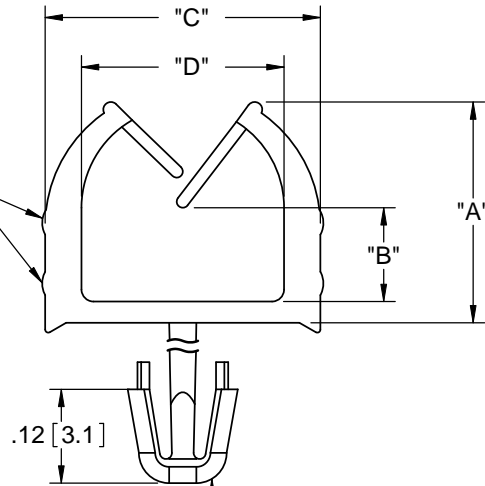

NYLON 6/6 (RMS-01) COLOR: NATURAL PART NO.	FLAME RETARDANT NYLON 6/6 (RMS-19) COLOR: NATURAL PART NO.	"A" REF.	"B" REF.	"C" REF.	"D" REF.	NOMINAL PANEL THICKNESS
*MWSEA1-1-01	*MWSEA1-1-19	.29 (7.3)	.12 (3.0)	.36 (9.1)	.26 (6.7)	.063 (1.6)
MWSEA1-2-01	MWSEA1-2-19	.36 (9.1)	.16 (3.9)	.42 (10.8)	.32 (8.1)	
MWSEA1-3-01	MWSEA1-3-19	.44 (11.2)	.24 (6.0)	.47 (12.0)	.36 (9.1)	
MWSEA1-4-01	MWSEA1-4-19	.51 (13.0)	.30 (7.7)			
*MWSEA1-1-1-01	*MWSEA1-1-1-19	.29 (7.3)	.12 (3.0)	.36 (9.1)	.26 (6.7)	.093 (2.36)
MWSEA1-1-2-01	MWSEA1-1-2-19	.36 (9.1)	.16 (3.9)	.42 (10.8)	.32 (8.1)	
MWSEA1-1-3-01	MWSEA1-1-3-19	.44 (11.2)	.24 (6.0)	.47 (12.0)	.36 (9.1)	
MWSEA1-1-4-01	MWSEA1-1-4-19	.51 (13.0)	.30 (7.7)			

*SLIGHT PROTRUSIONS
MAY APPEAR ON PARTS

TO SNAP-LOCK IN A .118±.002
[3.0± 0.05] HOLE DIA. IN A
PANEL THICKNESS INDICATED

REV.			TITLE: MICRO WIRE SADDLE				DWG IN IN [MM]		FINAL		PRINT TYPE	
E	SEE CO 200190 FOR CHANGES	S.K. 05/22/08	FILE #: MWSEA1	DWN: SM	APP: -			PART #		PRINT TYPE		
D	COMPLETELY REDRAWN. SEE ECN #709	S.M. 10.06.03	SHEET: 1 OF 1	SHEET SIZE: A	DT: 10/06/03	CHKD: -	SEE TABLE		CA			
C	UPDATED TABLE, AND ADDED .093 [2.36] PANEL THK.	S.M. 05.01.02	RE: RICHCO, INC.		RICHCO, INC. ENG@RICHCO-INC.COM (773) 539-4060							
B	P/N FOR RMS-19 ADDED TO TABLE	J.L. 08.08.00										
A	PART # CHART ADDED, DIM [4.0] WAS [4.3]	J.L. 03.06.98										
REV.	DESCRIPTION	ENGR. DATE										