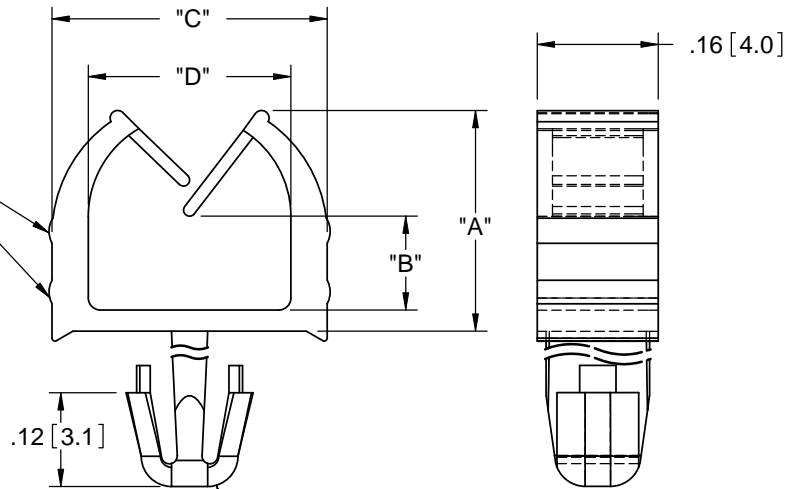

NYLON 6/6 (RMS-01) COLOR: NATURAL PART NO.	FLAME RETARDANT NYLON 6/6 (RMS-19) COLOR: NATURAL PART NO.	"A" REF.	"B" REF.	"C" REF.	"D" REF.	NOMINAL PANEL THICKNESS
*MWSEA2-1-01	*MWSEA2-1-19	.29 [7.3]	.12 [3.0]	.36 [9.1]	.26 [6.7]	.063 [1.6]
MWSEA2-2-01	MWSEA2-2-19	.36 [9.1]	.16 [3.9]	.42 [10.8]	.32 [8.1]	
MWSEA2-3-01	MWSEA2-3-19	.44 [11.2]	.24 [6.0]	.47 [12.0]	.36 [9.1]	
MWSEA2-4-01	MWSEA2-4-19	.51 [13.0]	.30 [7.7]			
*MWSEA2-1-1-01	*MWSEA2-1-1-19	.29 [7.3]	.12 [3.0]	.36 [9.1]	.26 [6.7]	.093 [2.36]
MWSEA2-1-2-01	MWSEA2-1-2-19	.36 [9.1]	.16 [3.9]	.42 [10.8]	.32 [8.1]	
MWSEA2-1-3-01	MWSEA2-1-3-19	.44 [11.2]	.24 [6.0]	.47 [12.0]	.36 [9.1]	
MWSEA2-1-4-01	MWSEA2-1-4-19	.51 [13.0]	.30 [7.7]			

*SLIGHT PROTRUSIONS
MAY APPEAR ON PARTS

TO SNAP-LOCK IN A .138±.002
[3.5 ± 0.05] HOLE DIA. IN A
PANEL THICKNESS INDICATED

F	SEE CO 200190 FOR CHANGES	S.K.	05/22/08	TITLE: MICRO WIRE SADDLE				DWG IN IN [MM]	
E	COMPLETELY REDRAWN, SEE ECN #709	SM	10.06.03	FILE #: MWSEA2	DWN: SM	APP: -			
D	UPDATED TABLE AND ADDED .093 [2.36] PANEL THK.	SM	05.01.02	CREATED USING SOLIDWORKS	SHEET: 1 OF 1	SHEET SIZE: A	DT: 10/02/03	CHKD: -	PART #
C	P/N FOR RMS-19 ADDED TO TABLE	J.L.	08.08.00	TOLERANCES UNLESS NOTED	RE: RICHCO, INC.	RICHCO, INC. ENG@RICHCO-INC.COM (773) 539-4060		SEE TABLE	PRINT TYPE
B	FR-NYLON (RMS-19) ADDED	J.L.	09.22.98	.XX=±.010 .XXX=±.005 FRAC.=±1/64 ANG.=±1°				CA	
A	DIM .16 [4.0] WAS .17 [4.3]	J.L.	03.06.98						
REV.	DESCRIPTION	ENGR.	DATE						