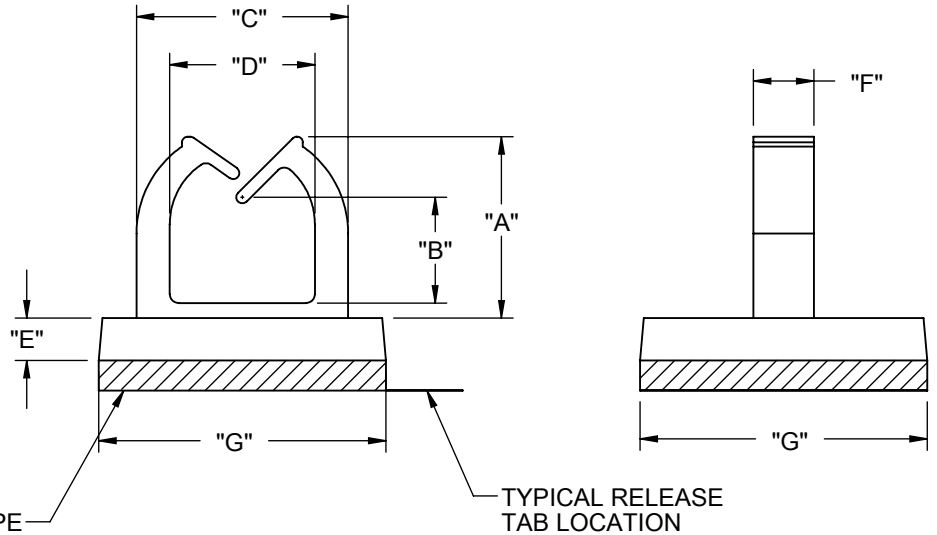

MATERIAL: NYLON 6/6 UL 94 V-2 (RMS-01). COLOR: NATURAL. PART NO.	MATERIAL: NYLON 6/6 UL 94 V-0 (RMS-19). COLOR: NATURAL. PART NO.	"A" REF	"B" REF	"C" REF	"D" REF	"E" REF	"F" REF	"G" REF	STYLE
MWSEB-1-01A-RT	MWSEB-1-19A-RT	4 [.16]	1.3 [.05]	7 [.28]	4.8 [.19]	1.6 [.06]	2 [.08]	9.5 [.37]	1
MWSEB-2-01A-RT	MWSEB-2-19A-RT	6 [.24]	3.3 [.13]	7 [.28]	4.8 [.19]	1.6 [.06]	2 [.08]	9.5 [.37]	1
MWSEB-3-01A-RT	MWSEB-3-19A-RT	7.3 [.29]	3 [.12]	9 [.35]	6.6 [.26]	2 [.08]	4 [.16]	12.7 [.50]	2
MWSEB-4-01A-RT	MWSEB-4-19A-RT	9.2 [.36]	4.8 [.19]	10.8 [.43]	8 [.32]	2 [.08]	4 [.16]	12.7 [.50]	2
MWSEB-5-01A-RT	MWSEB-5-19A-RT	11.2 [.44]	5.8 [.23]	11.9 [.47]	9.1 [.36]	2 [.08]	4 [.16]	12.7 [.50]	2
MWSEB-6-01A-RT	MWSEB-6-19A-RT	13 [.51]	8.4 [.33]	12 [.47]	9.2 [.36]	2 [.08]	4 [.16]	12.7 [.50]	2

STYLE 1

STYLE 2

NOTES:

- ACRYLIC BASED ADHESIVE FOAM TAPE (RMS-15). PARTS ALSO AVAILABLE WITHOUT THE ADHESIVE BY SPECIAL ORDER. TO ORDER REMOVE "A-RT" FROM THE PART NO.
- ALTERNATE UNITS FOR REFERENCE ONLY