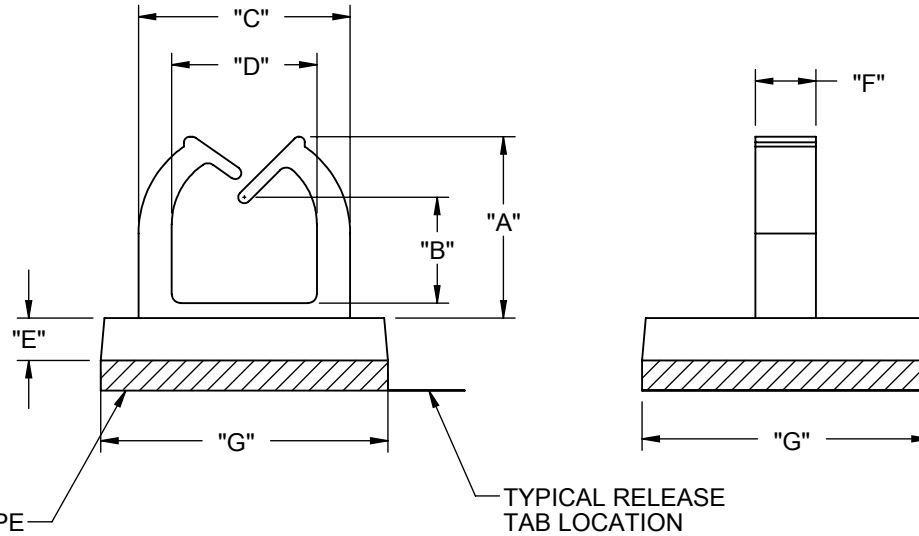

MATERIAL: NYLON 6/6 UL 94 V-2 (RMS-01). COLOR: NATURAL. PART NO.	MATERIAL: NYLON 6/6 UL 94 V-0 (RMS-19). COLOR: NATURAL. PART NO.	"A" REF	"B" REF	"C" REF	"D" REF	"E" REF	"F" REF	"G" REF	STYLE
MWSEB-1-01A-RT	MWSEB-1-19A-RT	4 [.16]	1.3 [.05]	7 [.28]	4.8 [.19]	1.6 [.06]	2 [.08]	9.5 [.37]	1
MWSEB-2-01A-RT	MWSEB-2-19A-RT	6 [.24]	3.3 [.13]	7 [.28]	4.8 [.19]	1.6 [.06]	2 [.08]	9.5 [.37]	1
MWSEB-3-01A-RT	MWSEB-3-19A-RT	7.3 [.29]	3 [.12]	9 [.35]	6.6 [.26]	2 [.08]	4 [.16]	12.7 [.50]	2
MWSEB-4-01A-RT	MWSEB-4-19A-RT	9.2 [.36]	4.8 [.19]	10.8 [.43]	8 [.32]	2 [.08]	4 [.16]	12.7 [.50]	2
MWSEB-5-01A-RT	MWSEB-5-19A-RT	11.2 [.44]	5.8 [.23]	11.9 [.47]	9.1 [.36]	2 [.08]	4 [.16]	12.7 [.50]	2
MWSEB-6-01A-RT	MWSEB-6-19A-RT	13 [.51]	8.4 [.33]	12 [.47]	9.2 [.36]	2 [.08]	4 [.16]	12.7 [.50]	2

STYLE 1

STYLE 2

NOTES:

- ACRYLIC BASED ADHESIVE FOAM TAPE (RMS-15). PARTS ALSO AVAILABLE WITHOUT THE ADHESIVE BY SPECIAL ORDER. TO ORDER REMOVE "A-RT" FROM THE PART NO.
- ALTERNATE UNITS FOR REFERENCE ONLY