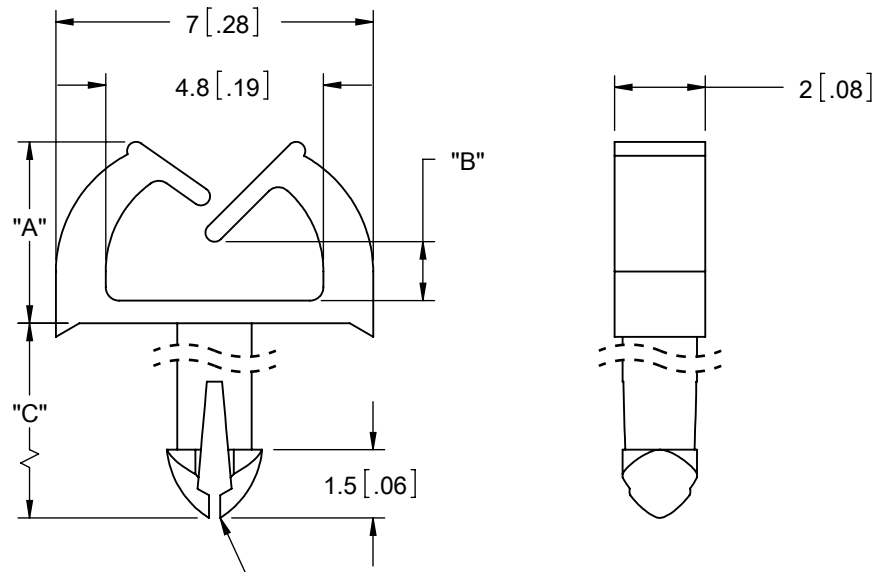

NYLON 6/6 UL 94 V-2 (RMS-01). COLOR: NATURAL. PART NO.	NYLON 6/6 UL 94 V-0 (RMS-19). COLOR: NATURAL. PART NO.	"A" REF	"B" REF	"C"	NOMINAL PANEL THICKNESS
MWSET1-1-01	MWSET1-1-19	4 [.16]	0.9 [.04]	3.3 [.13]	1.6 [.063]
MWSET1-1-1-01	MWSET1-1-1-19			4.1 [.16]	2.4 [.093]
MWSET1-2-01	MWSET1-2-19	6 [.24]	2.9 [.11]	3.3 [.13]	1.6 [.063]
MWSET1-2-1-01	MWSET1-2-1-19			4.1 [.16]	2.4 [.093]

TO SNAP-LOCK IN A 1.7±0.05  
[.067±.002] DIAMETER HOLE, IN AN  
INDICATED PANEL THICKNESS

NOTES:  
1. ALTERNATE UNITS FOR REFERENCE ONLY

E SEE ECN #1230 FOR CHANGES SK 10/09/06			<b>TITLE: MICRO WIRE SADDLE (TEARDROP)</b> <small>CREATED USING SOLIDWORKS</small> FILE #: MWSET1 DWN: SK APP: RT <small>GENERAL TOLERANCE UNLESS OTHERWISE NOTED</small> SHEET: 1 OF 1 SHEET SIZE: A DT: 10/09/06 CHKD: SJ <small>NOTED ±0.25 ANG.=±1°</small> RE: RICHCO, INC. RICHCO, INC. ENG@RICHCO-INC.COM (773) 539-4060 <small>UNLESS OTHERWISE NOTED</small>				DWG IN MM [IN] 		FINAL PART # SEE TABLE PRINT TYPE CA	
- SEE ENGINEERING FOR REVISIONS A-D -										
REV. DESCRIPTION ENGR. DATE										