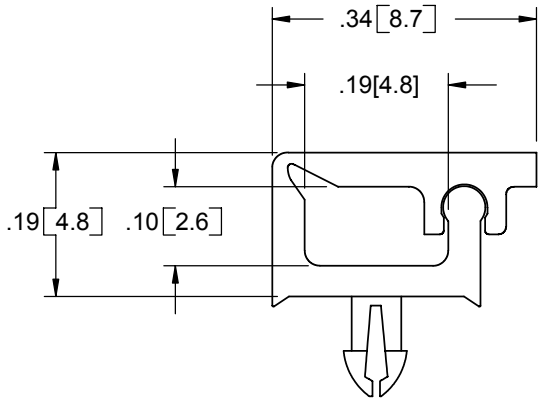

| PART NUMBER | MATERIAL | COLOR | PANEL THICKNESS |
|-------------|---------------------------|---------|-----------------|
| MWSLT-1-01 | NYLON 6/6 (RMS-01) | NATURAL | .063 (1.6) |
| MWSLT-1-19 | FLAME RET. NYLON (RMS-19) | | |
| MWSLT1-1-01 | NYLON 6/6 (RMS-01) | | |
| MWSLT1-1-19 | FLAME RET. NYLON (RMS-19) | | .093 (2.4) |

SNAP LOCKS IN A $.067 \pm .002$
 $[1.7 \pm 0.05]$ DIA. HOLE, IN A
 PANEL THICKNESS INDICATED

| | | | | | | | |
|---|--|---------------|--------------|-------------|--------|---------------|--|
| TITLE: MICRO WIRE SADDLE LOCKING TOP | | | | | | DWG IN IN[MM] | |
| CREATED USING SOLIDWORKS | FILE #: MWSLT | DWN: DLC | APP: D.L.C. | FINAL | | | |
| TOLERANCES UNLESS NOTED .XX=±.010 .XXX=±.005 FRAC.=±1/64 ANG.=±1° | SHEET: 1 OF 1 | SHEET SIZE: A | DT: 06/05/02 | CHKD: R.D.G | PART # | PRINT TYPE | |
| RE: RICHCO, INC. | RICHCO, INC. ENG@RICHCO-INC.COM (773) 539-4060 | | SEE TABLE | | CA | | |