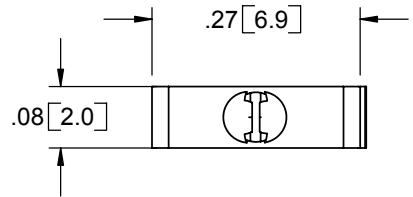

| PART NUMBER | MATERIAL | COLOR | PANEL THICKNESS |
|-------------|---------------------------|---------|-----------------|
| MWSLT-1-01 | NYLON 6/6 (RMS-01) | NATURAL | .063 (1.6) |
| MWSLT-1-19 | FLAME RET. NYLON (RMS-19) | | |
| MWSLT1-1-01 | NYLON 6/6 (RMS-01) | | |
| MWSLT1-1-19 | FLAME RET. NYLON (RMS-19) | | .093 (2.4) |

SNAP LOCKS IN A $.067 \pm .002$
 $[1.7 \pm 0.05]$ DIA. HOLE, IN A
 PANEL THICKNESS INDICATED

| | | | | | | | |
|---|--|---------------|--------------|-------------|--------|---------------|--|
| TITLE: MICRO WIRE SADDLE LOCKING TOP | | | | | | DWG IN IN[MM] | |
| CREATED USING SOLIDWORKS | FILE #: MWSLT | DWN: DLC | APP: D.L.C. | FINAL | | | |
| TOLERANCES UNLESS NOTED .XX=±.010 .XXX=±.005 FRAC.=±1/64 ANG.=±1° | SHEET: 1 OF 1 | SHEET SIZE: A | DT: 06/05/02 | CHKD: R.D.G | PART # | PRINT TYPE | |
| RE: RICHCO, INC. | RICHCO, INC. ENG@RICHCO-INC.COM (773) 539-4060 | | SEE TABLE | | CA | | |