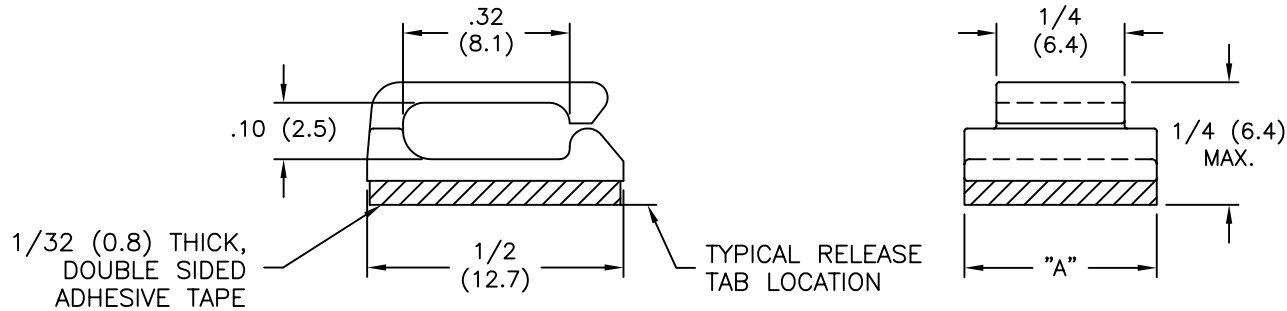

PART NO.	"A"	ADHESIVE TAPE
MWSSEB-1-01A-RT	3/8 (9.5)	RMS-15
MWSSEBE-1-01	1/2 (12.7)	W/O TAPE
MWSSEBE-1-01A-RT		RMS-15

NOTES:

1. MATERIAL: NYLON 6/6 (RMS-01).  
FLAME RETARDANT NYLON (RMS-19),  
AVAILABLE BY SPECIAL ORDER ONLY.  
TO ORDER, REPLACE "-01" WITH '-19"
2. COLOR: NATURAL.
3. ACRYLIC ADHESIVE TAPE, WHITE LINER  
(SEE TABLE).