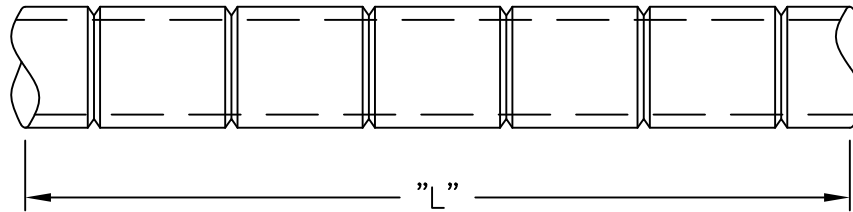

PART NO.	"D"^{+0.0}_{-0.1}	"d"^{+0.2}_{-0.1}	MATERIAL	"L"
*OFBLT-2.6-05-PP	5.05	2.6	POLYPROPYLENE, WHITE (RMS-86)	100 METERS
OFBLT-3.1-05-PP		3.1		
OFBLT-4.2-635-PP	6.35	4.2		
OFBLT-3.1-05-PBT VO	5.05	3.1	PBT VO, BLACK UL94-VO RATED (RMS-140)	
OFBLT-4.2-635-PBT VO	6.35	4.2		

*PARTS AVAILABLE BY SPECIAL ORDER ONLY

NOTES:

1. PLENUM RATED TYPE
   AVAILABLE BY SPECIAL ORDER ONLY.

APPLICABLE PATENTS: CANADA PAT. NO.2122064
AUSTRALIA PAT. NO. 29063/92
EUROPE PAT. NO. 92923018.3
USA PAT. NO. 5 473 723

TITLE: OPTICAL FIBER BEND LIMITING TUBE				DWG IN mm				
F	SEE CO 200318 FOR CHANGES	SK 02.03.09	TOLERANCES UNLESS NOTED	FILE # OFBLT	DWN: AM	APP:	FINAL	
E	SEE CO 200035 FOR CHANGES	SK 09.26.07	.XX=	MAT'L: SEE TABLE	DT: 5/14/99	DT:	PART # SEE TABLE	PRINT TYPE CA
D	SEE ECN #1012 FOR CHANGES	SK 06.03.05	.XXX=	RE: RICHCO, INC.	RICHCO INC. PO BOX 804238, CHICAGO, 60680 (773) 539-4060			
C	ADDED RMS NOTE TO TABLE	SJ 04.24.02	FRAC=					
B	REMOVED P/N: OFBLT-2.6-05-PBT VO	SM 02.05.02	ANG=±1°					
A	UPDATED PRINT, CHANGED FILE NO.	SM 01.31.02						
REV	DESCRIPTION	ENGR DATE