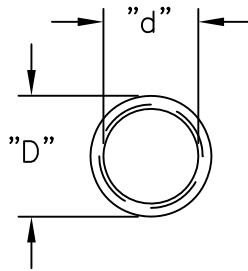

PART NO.	"D"^{+0.0}_{-0.1}	"d"^{+0.2}_{-0.1}	MATERIAL	"L"
*OFBLT-2.6-05-PP	5.05	2.6	POLYPROPYLENE, WHITE (RMS-86)	100 METERS
OFBLT-3.1-05-PP		3.1		
OFBLT-4.2-635-PP	6.35	4.2		
OFBLT-3.1-05-PBT VO	5.05	3.1	PBT VO, BLACK UL94-VO RATED (RMS-140)	
OFBLT-4.2-635-PBT VO	6.35	4.2		

*PARTS AVAILABLE BY SPECIAL ORDER ONLY

NOTES:

1. PLENUM RATED TYPE
   AVAILABLE BY SPECIAL ORDER ONLY.

APPLICABLE PATENTS: CANADA PAT. NO.2122064
AUSTRALIA PAT. NO. 29063/92
EUROPE PAT. NO. 92923018.3
USA PAT. NO. 5 473 723

TITLE: OPTICAL FIBER BEND LIMITING TUBE				DWG IN mm				
F	SEE CO 200318 FOR CHANGES	SK 02.03.09	TOLERANCES UNLESS NOTED	FILE # OFBLT	DWN: AM	APP:	FINAL	
E	SEE CO 200035 FOR CHANGES	SK 09.26.07	.XX=	MAT'L: SEE TABLE	DT: 5/14/99	DT:	PART # SEE TABLE	PRINT TYPE CA
D	SEE ECN #1012 FOR CHANGES	SK 06.03.05	.XXX=	RE: RICHCO, INC.	RICHCO INC. PO BOX 804238, CHICAGO, 60680 (773) 539-4060			
C	ADDED RMS NOTE TO TABLE	SJ 04.24.02	FRAC=					
B	REMOVED P/N: OFBLT-2.6-05-PBT VO	SM 02.05.02	ANG=±1°					
A	UPDATED PRINT, CHANGED FILE NO.	SM 01.31.02						
REV	DESCRIPTION	ENGR DATE