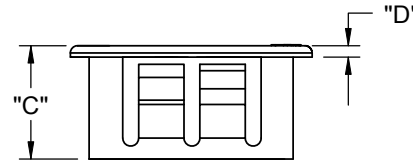

PART NO.	PANEL THICKNESS RANGE	MOUNTING HOLE DIAMETER	"A" REF	"B" MAX. HOLDING BUNDLE DIAMETER	"C"	"D"
PGSC-1319A	0.8-3 [.031-.118]	19-19.1 [.748-.752]	21.8 [.858]	12.7 [.500]	9.9 [.390]	1 [.039]
PGSC-1422A		22.2-22.4 [.874-.882]	23.8 [.937]	14.3 [.563]	11.5 [.453]	
PGSC-1926A		25.4-25.5 [1.000-1.004]	27 [1.063]	19 [.748]		
PGSC-2128A		27.8-28 [1.095-1.102]	29.5 [1.161]	20.7 [.815]		

- NOTES:
 1. MATERIAL: NYLON 6/6 UL 94 V-2 (RMS-01).
 2. COLOR: BLACK.
 COLOR WHITE AVAILABLE BY SPECIAL ORDER.
 3. ALTERNATE UNITS FOR REFERENCE ONLY.

TITLE: SNAP BUSHING						DWG IN mm [IN]	
CREATED USING SOLIDWORKS	FILE #: PGSC	DWN: S.K.	APP: S.K.	FINAL			
GENERAL TOLERANCE UNLESS OTHERWISE NOTED	SHEET: 1 OF 1	SHEET SIZE: A	DT: 01/10/08	CHKD: D.Z.	PART #		PRINT TYPE
NOTED ±0.25 ANG. ±1°	RE: RICHCO, INC.		RICHCO, INC. ENG@RICHCO-INC.COM (773) 539-4060		SEE TABLE		CA