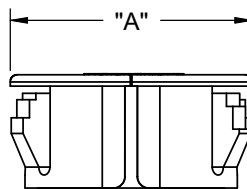

PART NO.	PANEL THICKNESS RANGE	MOUNTING HOLE DIAMETER	"A" REF	"B" MAX. HOLDING BUNDLE DIAMETER	"C"	"D"
PGSC-1319A	0.8-3 [.031-.118]	19-19.1 [.748-.752]	21.8 [.858]	12.7 [.500]	9.9 [.390]	1 [.039]
PGSC-1422A		22.2-22.4 [.874-.882]	23.8 [.937]	14.3 [.563]	11.5 [.453]	
PGSC-1926A		25.4-25.5 [1.000-1.004]	27 [1.063]	19 [.748]		
PGSC-2128A		27.8-28 [1.095-1.102]	29.5 [1.161]	20.7 [.815]		

- NOTES:
 1. MATERIAL: NYLON 6/6 UL 94 V-2 (RMS-01).
 2. COLOR: BLACK.
 COLOR WHITE AVAILABLE BY SPECIAL ORDER.
 3. ALTERNATE UNITS FOR REFERENCE ONLY.

TITLE: SNAP BUSHING						DWG IN mm [IN]	
CREATED USING SOLIDWORKS	FILE #: PGSC	DWN: S.K.	APP: S.K.	FINAL			
GENERAL TOLERANCE UNLESS OTHERWISE NOTED	SHEET: 1 OF 1	SHEET SIZE: A	DT: 01/10/08	CHKD: D.Z.	PART #		PRINT TYPE
NOTED ±0.25 ANG. ±1°	RE: RICHCO, INC.		RICHCO, INC. ENG@RICHCO-INC.COM (773) 539-4060		SEE TABLE		CA