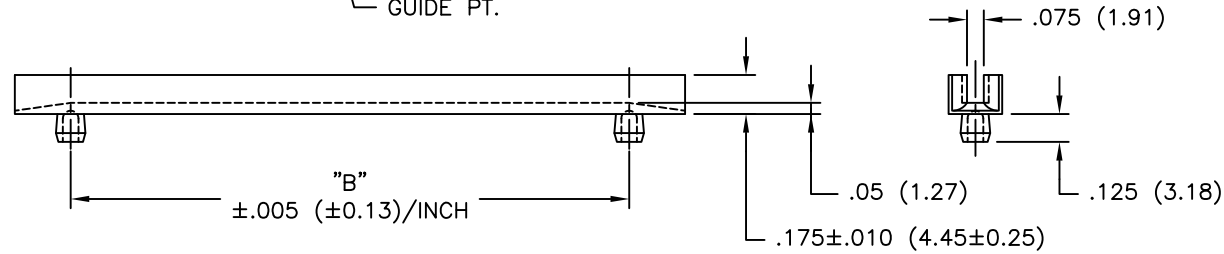

PART NO.	DIM. "A"	DIM. "B"	GUIDE PT.
RCGH-25	2-1/2 (63.50)	2 (50.80)	2
RCGH-30	3 (76.20)	2-1/2 (63.50)	3
RCGH-35	3-1/2 (88.90)	3 (76.20)	3
RCGH-40	4 (101.60)	3-1/2 (88.90)	4
RCGH-45	4-1/2 (114.30)	4 (101.60)	4
RCGH-50	5 (127.00)	4-1/2 (114.30)	4
RCGH-55	5-1/2 (139.70)	5 (127.00)	5
RCGH-60	6 (152.40)	5-1/2 (139.70)	5

RECOMMENDED MOUNTING HOLES  
IN 1/16" (1.6) NOMINAL THICK  
PANEL

NOTES:

- MATERIAL: NYLON 6/6 (RMS-01).  
FLAME RETARDANT NYLON (RMS-19).  
AVAILABLE BY SPECIAL ORDER ONLY.
- COLOR: NATURAL.

TITLE: RACK CARD GUIDE, TYPE "H"		DWG IN IN (MM)	FINAL	PRINT TYPE
TOLERANCES UNLESS NOTED .XX= $\pm$ .010 .XXX= $\pm$ .005 FRAC= $\pm$ 1/64 ANG= $\pm$ 1'		FILE # RCGH	DWN: P.B.	APP:
D SEE CO 200237 FOR CHANGES SK 09.09.08		MAT'L: SEE NOTES	DT: 06-22-94	DT:
C SEE ECN #831 FOR CHANGES SM 08.09.04		RE: RICHCO, INC.	RICHCO INC. PO BOX 804238, CHICAGO, 60680 (773) 539-4060	
B CHANGED FILE NUMBER SM 05.11.01		PART #		CA
A FR-NYLON RMS-19 ADDED J.L. 4.1.98		SEE TABLE		
REV DESCRIPTION ENGR DATE				