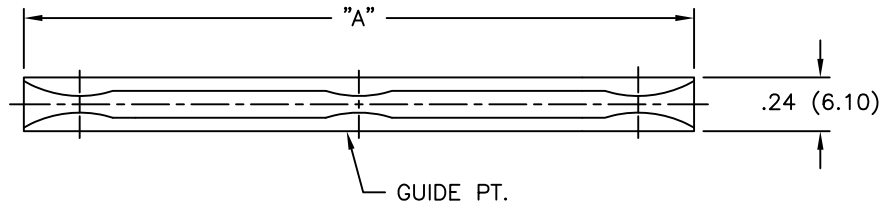

PART NO.	DIM. "A"	DIM. "B"	GUIDE PT.
RCGH-25	2-1/2 (63.50)	2 (50.80)	2
RCGH-30	3 (76.20)	2-1/2 (63.50)	3
RCGH-35	3-1/2 (88.90)	3 (76.20)	3
RCGH-40	4 (101.60)	3-1/2 (88.90)	4
RCGH-45	4-1/2 (114.30)	4 (101.60)	4
RCGH-50	5 (127.00)	4-1/2 (114.30)	4
RCGH-55	5-1/2 (139.70)	5 (127.00)	5
RCGH-60	6 (152.40)	5-1/2 (139.70)	5

RECOMMENDED MOUNTING HOLES  
IN 1/16" (1.6) NOMINAL THICK  
PANEL

NOTES:

- MATERIAL: NYLON 6/6 (RMS-01).  
FLAME RETARDANT NYLON (RMS-19).  
AVAILABLE BY SPECIAL ORDER ONLY.
- COLOR: NATURAL.

TITLE: RACK CARD GUIDE, TYPE "H"		DWG IN IN (MM)	FINAL	PRINT TYPE
TOLERANCES UNLESS NOTED .XX= $\pm$ .010 .XXX= $\pm$ .005 FRAC= $\pm$ 1/64 ANG= $\pm$ 1'		FILE # RCGH	DWN: P.B.	APP:
D SEE CO 200237 FOR CHANGES SK 09.09.08		MAT'L: SEE NOTES	DT: 06-22-94	DT:
C SEE ECN #831 FOR CHANGES SM 08.09.04		RE: RICHCO, INC.	RICHCO INC. PO BOX 804238, CHICAGO, 60680 (773) 539-4060	
B CHANGED FILE NUMBER SM 05.11.01		PART #		CA
A FR-NYLON RMS-19 ADDED J.L. 4.1.98		SEE TABLE		
REV DESCRIPTION ENGR DATE				