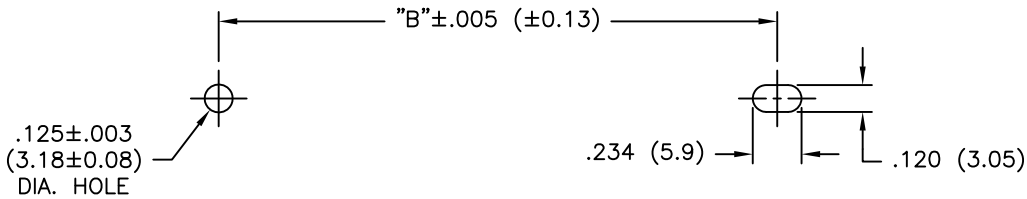

PART NO.	DIM. "A"	DIM. "B"	GUIDE PT.
RCGH-25	2-1/2 (63.50)	2 (50.80)	2
RCGH-30	3 (76.20)	2-1/2 (63.50)	3
RCGH-35	3-1/2 (88.90)	3 (76.20)	3
RCGH-40	4 (101.60)	3-1/2 (88.90)	4
RCGH-45	4-1/2 (114.30)	4 (101.60)	4
RCGH-50	5 (127.00)	4-1/2 (114.30)	4
RCGH-55	5-1/2 (139.70)	5 (127.00)	5
RCGH-60	6 (152.40)	5-1/2 (139.70)	5

RECOMMENDED MOUNTING HOLES  
IN 1/16" (1.6) NOMINAL THICK  
PANEL

NOTES:

- MATERIAL: NYLON 6/6 (RMS-01).  
FLAME RETARDANT NYLON (RMS-19).  
AVAILABLE BY SPECIAL ORDER ONLY.
- COLOR: NATURAL.

TITLE: RACK CARD GUIDE, TYPE "H"		DWG IN IN (MM)	FINAL	PRINT TYPE
TOLERANCES UNLESS NOTED .XX= $\pm$ .010 .XXX= $\pm$ .005 FRAC= $\pm$ 1/64 ANG= $\pm$ 1'		FILE # RCGH	DWN: P.B.	APP:
D SEE CO 200237 FOR CHANGES SK 09.09.08		MAT'L: SEE NOTES	DT: 06-22-94	DT:
C SEE ECN #831 FOR CHANGES SM 08.09.04		RE: RICHCO, INC.	RICHCO INC. PO BOX 804238, CHICAGO, 60680 (773) 539-4060	
B CHANGED FILE NUMBER SM 05.11.01		PART #		CA
A FR-NYLON RMS-19 ADDED J.L. 4.1.98		SEE TABLE		
REV DESCRIPTION ENGR DATE				