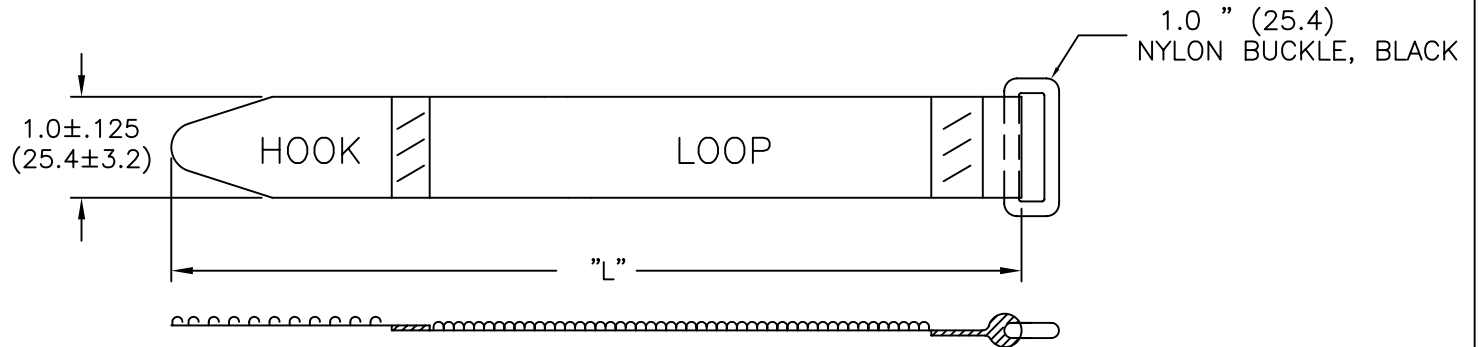

| PART NO. | APPROX. BUNDLE DIA. "D" WITH HOOK FULLY ENGAGED | DIM. "L" ±.25 (±6.4) | PACKAGING |
|------------|--|-------------------------|-----------|
| RKWD-16-9 | 2-1/2 (63.5) | 9.0 (228.6) | 100/BAG |
| RKWD-16-12 | 3 (76.2) | 12.0 (304.8) | |
| RKWD-16-15 | 4 (101.6) | 15.0 (381) | |
| RKWD-16-20 | 5-3/8 (136.5) | 20.0 (508) | |
| RKWD-16-24 | 6-7/8 (174.6) | 24.0 (609) | |

TO ORDER COLORS ADD SUFFIX TO "PART NO."
 BLACK: (-B), BLUE: (-BL), RED: (-RD), YELLOW: (-YL),
 GREEN: (-GN), ORANGE: (-OR), WHITE: (-W).
 OTHER COLORS AVAILABLE BY SPECIAL ORDER.

NOTES

- MATERIAL: HOOK: LOW DENSITY POLYETHYLENE (RMS-249)
 LOOP: NYLON KNIT (RMS-251)
 BUCKLE: NYLON (RMS-250)
- OPERATING TEMP: 120°F